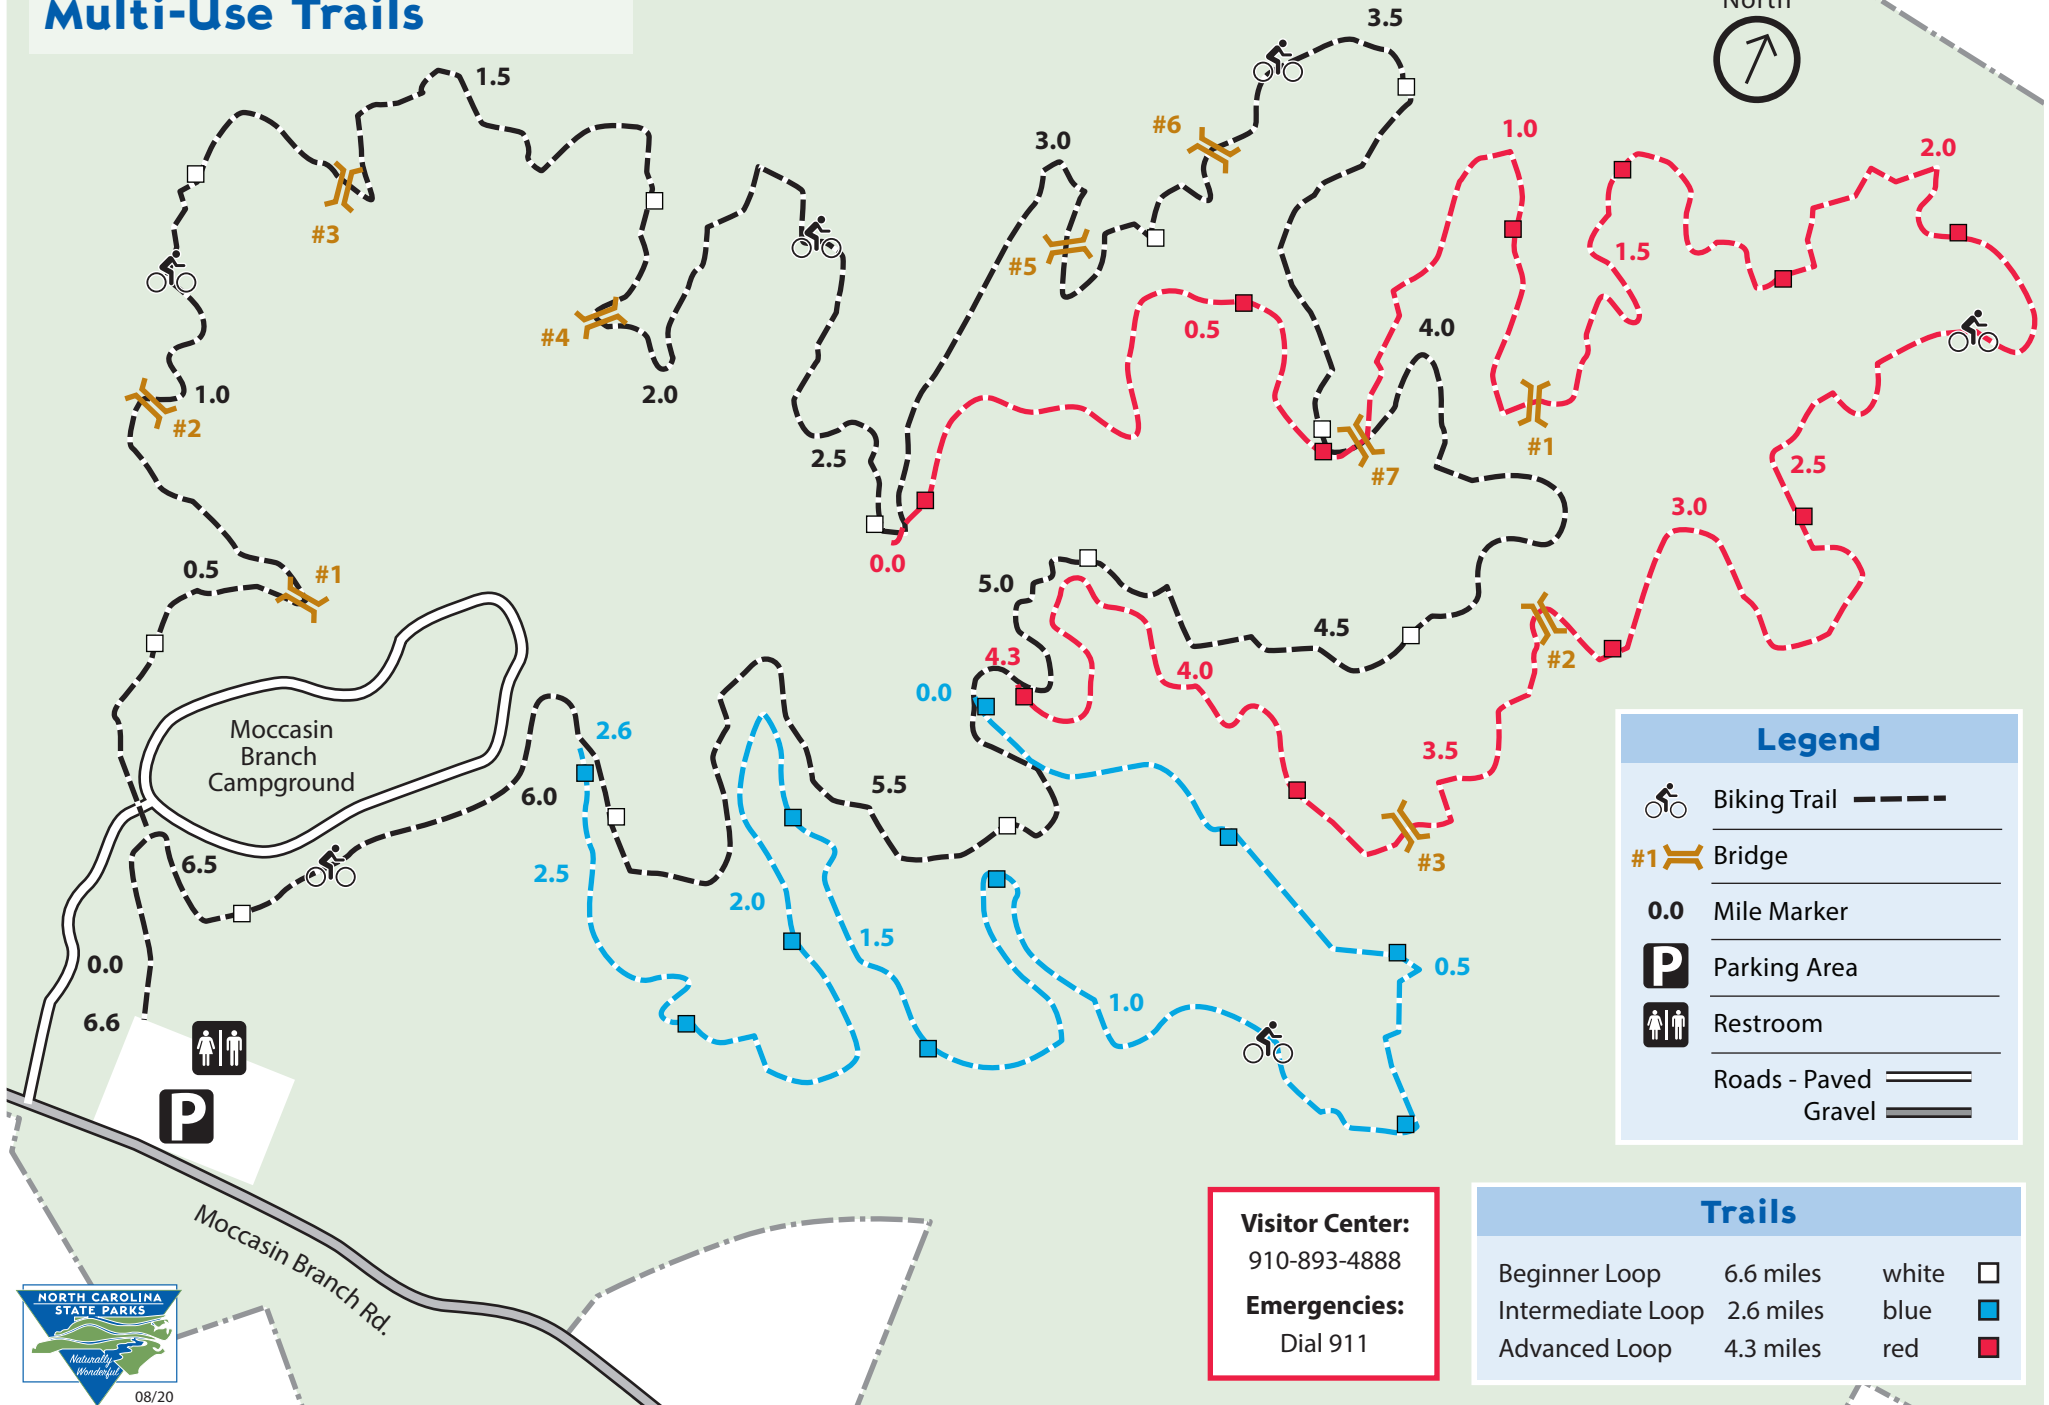

# Raven Rock State Park

## Moccasin Branch Access Multi-Use Trails

0 1,000 2,000 feet

North

### Legend

- Biking Trail - - - -
- Bridge
- 0.0 Mile Marker
- Parking Area
- Restroom
- Roads - Paved
- Gravel

**Visitor Center:**  
910-893-4888

**Emergencies:**  
Dial 911

### Trails

Beginner Loop	6.6 miles	white	
Intermediate Loop	2.6 miles	blue	
Advanced Loop	4.3 miles	red	