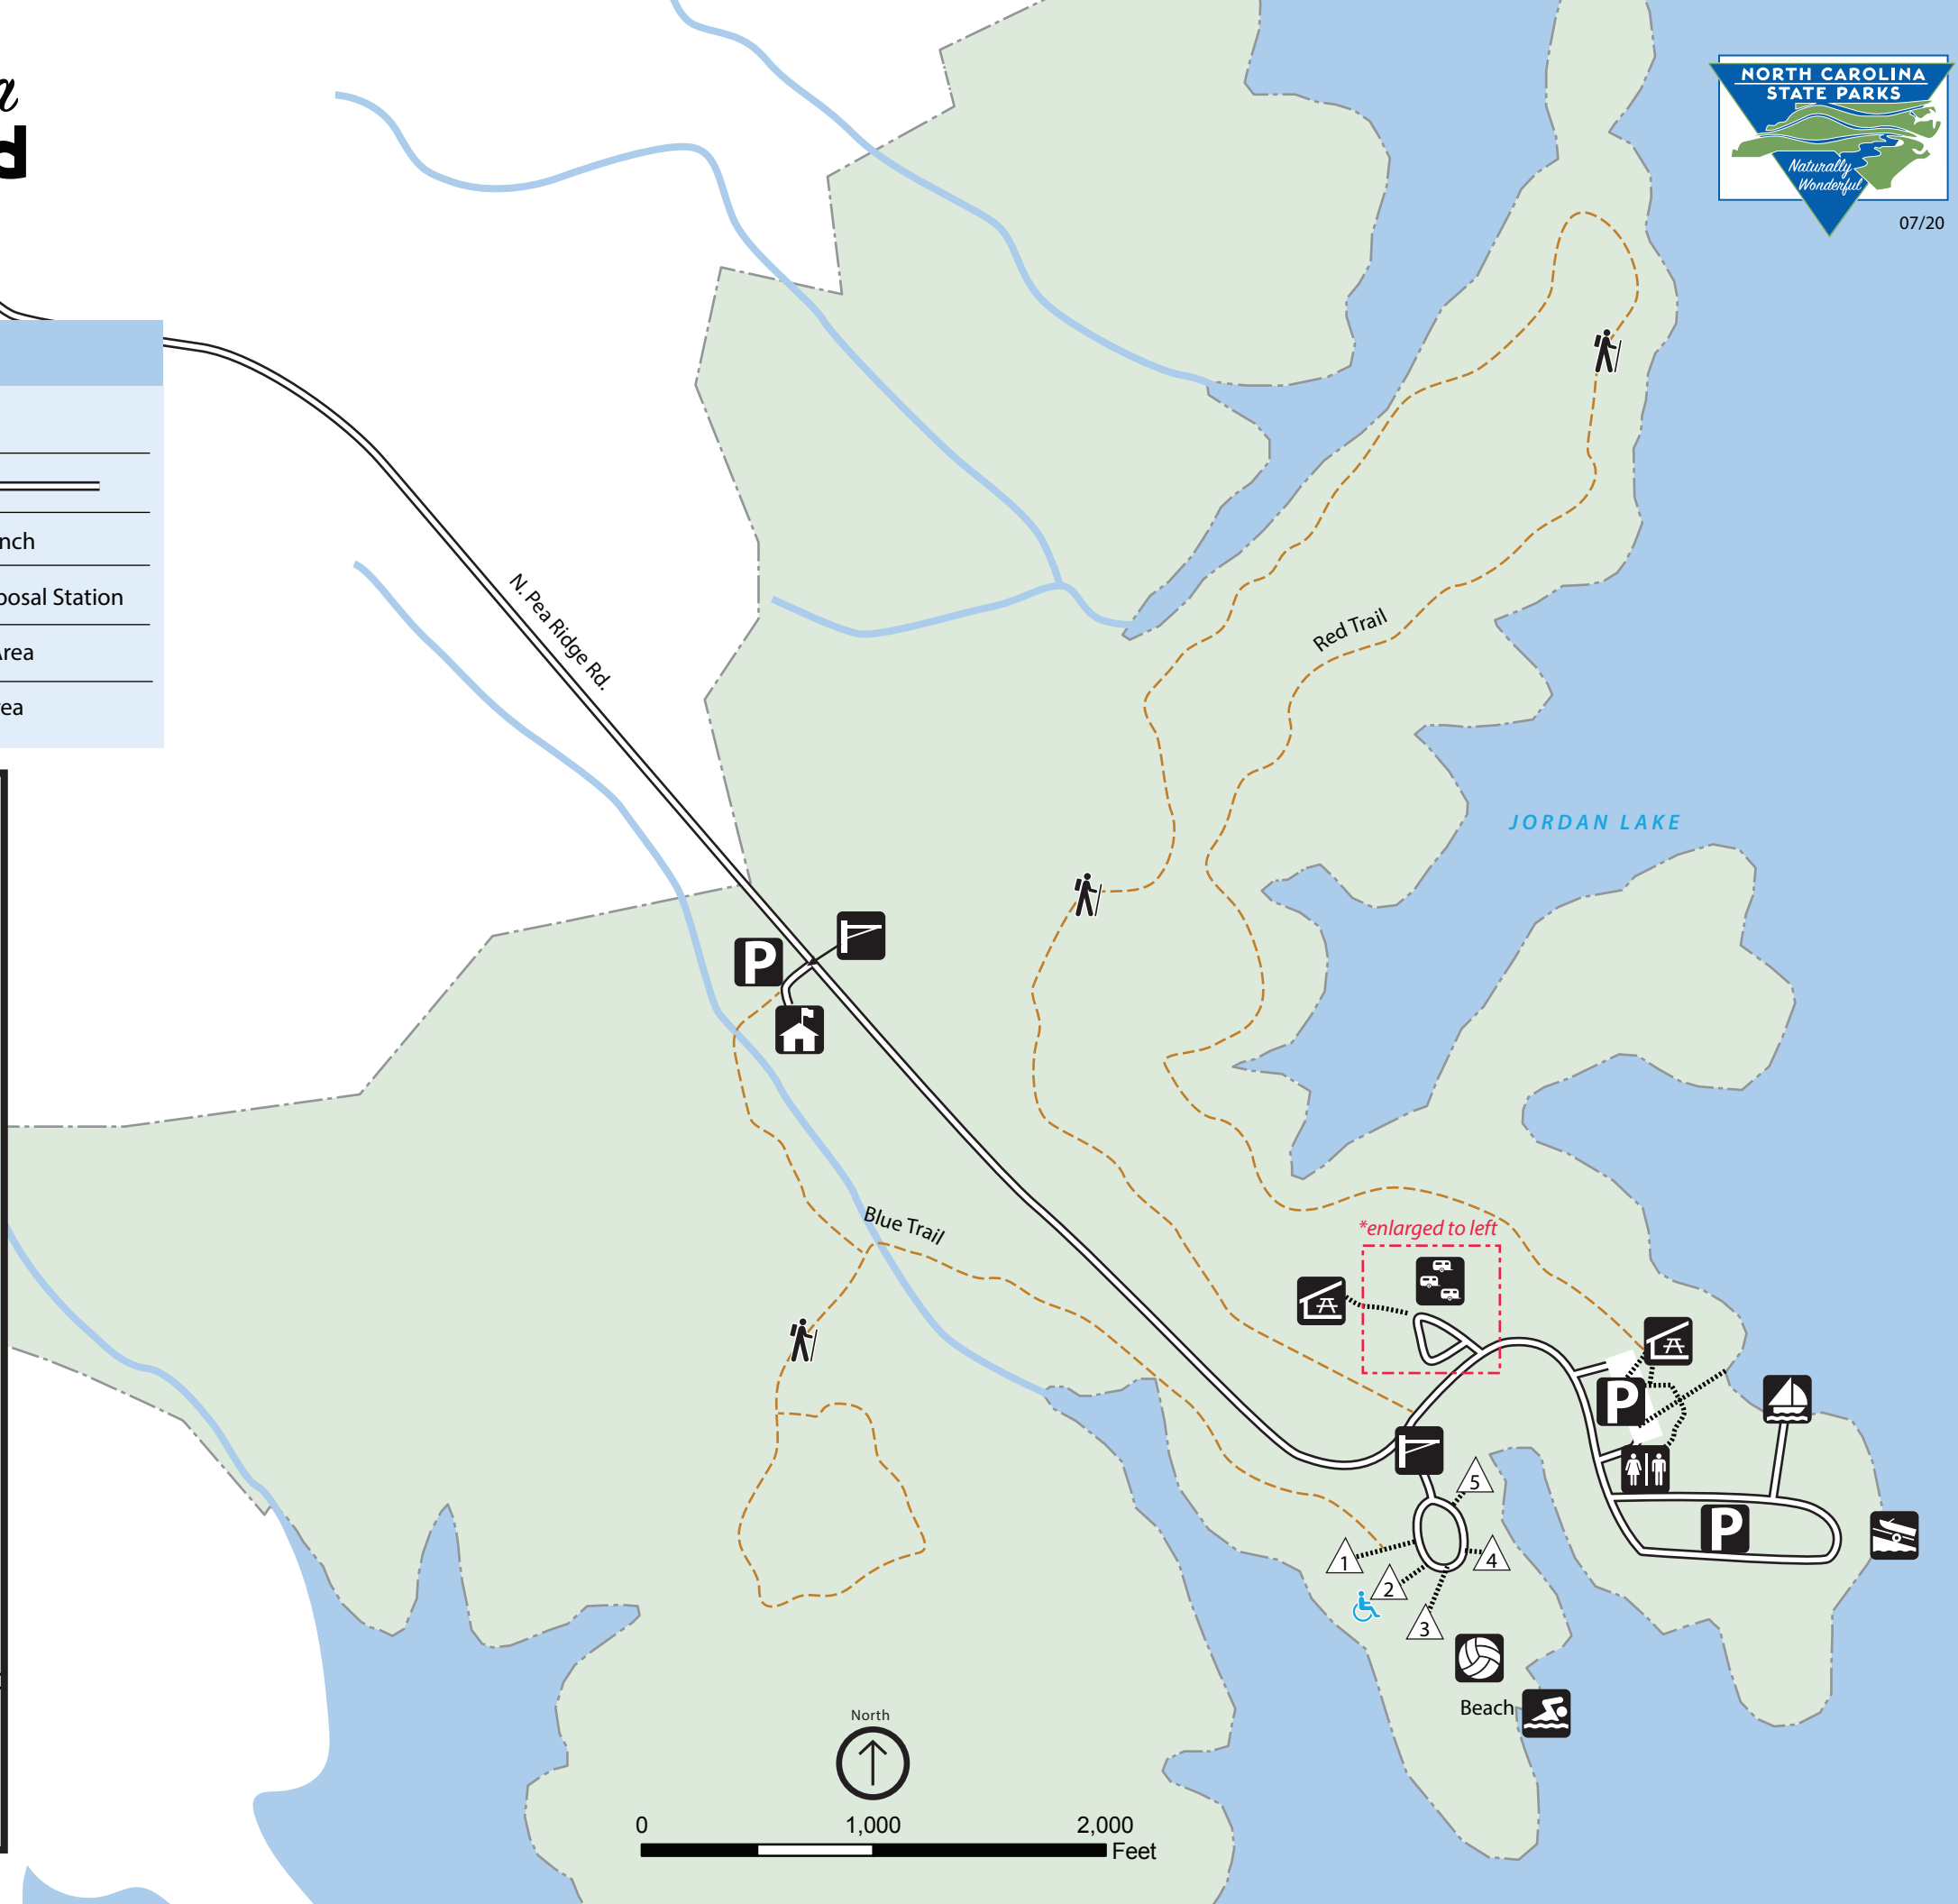

# Jordan Lake State Recreation Area Vista Point Campground

2498 N. Pea Ridge Rd. Pittsboro, NC 27312  
jordan.lake@ncparks.gov (919) 362-0586

## Legend

ADA Accessible	RV Group Camping	Restrooms
Boat Ramp	RV Campsite (electric & water)	Roads
Entrance Station	Park Boundary	Sailboat Launch
Foot Path	Park Gate	Sanitary Disposal Station
Hiking Trail	Parking	Swimming Area
Group Campsite	Picnic Shelter	Volleyball Area

\*enlarged to left