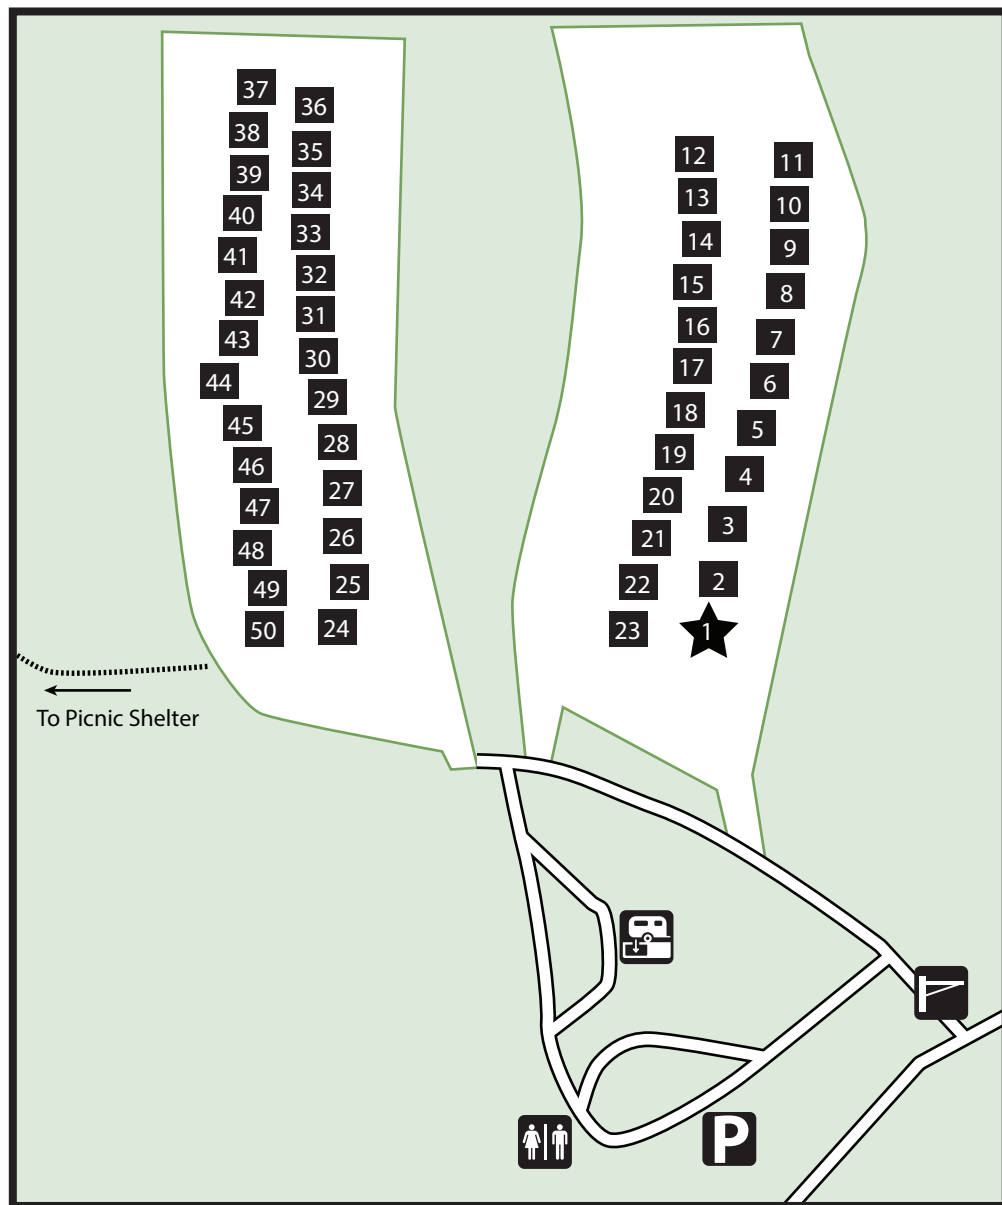

# Jordan Lake State Recreation Area Vista Point Campground

2498 N. Pea Ridge Rd. Pittsboro, NC 27312  
jordan.lake@ncparks.gov (919) 362-0586

## Legend

ADA Accessible	RV Group Camping	Restrooms
Boat Ramp	RV Campsite (electric & water)	Roads
Entrance Station	Park Boundary	Sailboat Launch
Foot Path	Park Gate	Sanitary Disposal Station
Hiking Trail	Parking	Swimming Area
Group Campsite	Picnic Shelter	Volleyball Area

\*enlarged to left