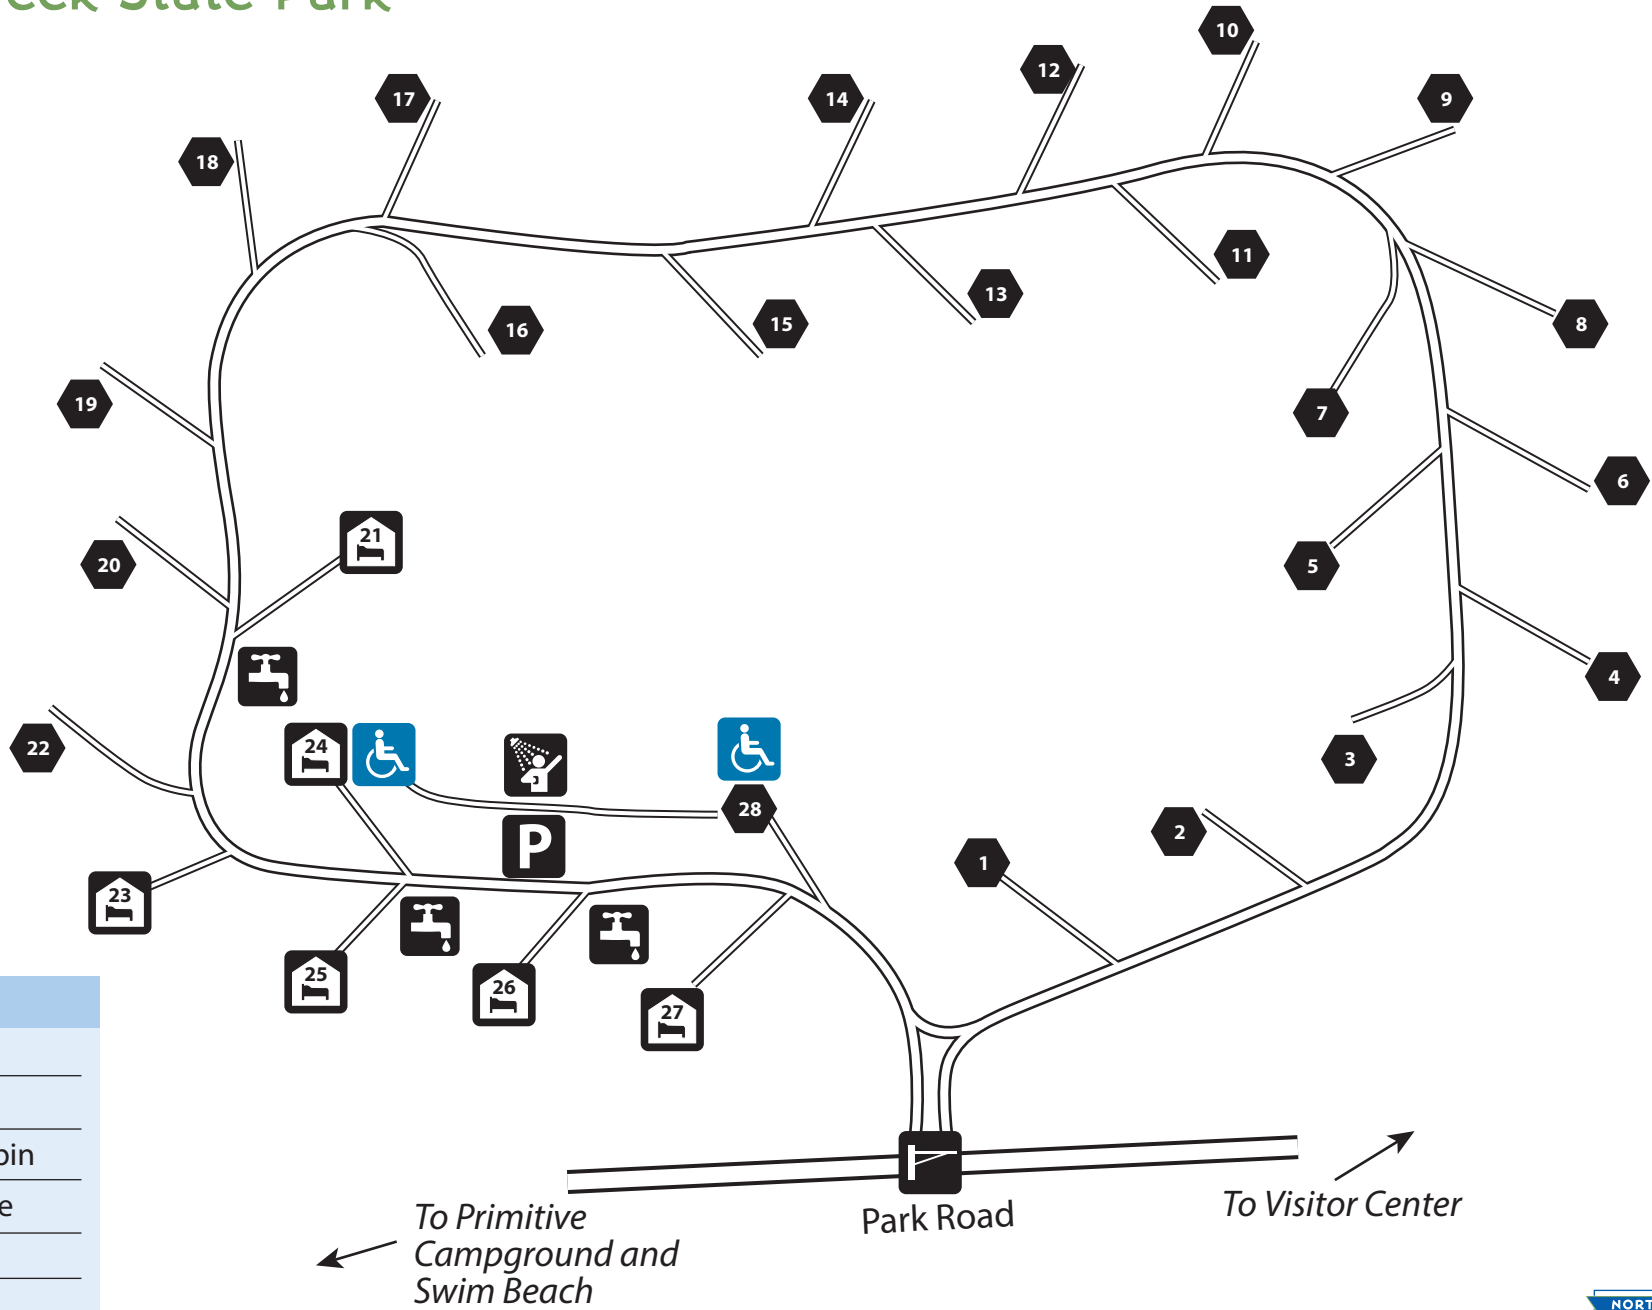

FAMILY CAMPGROUND

Goose Creek State Park

Legend	
	Accessible
	Bathhouse
	Camper Cabin
	RV Campsite
	Park Gate
	Parking
	Road
	Water Spigot

*All RV campsites have water and electric hook ups.