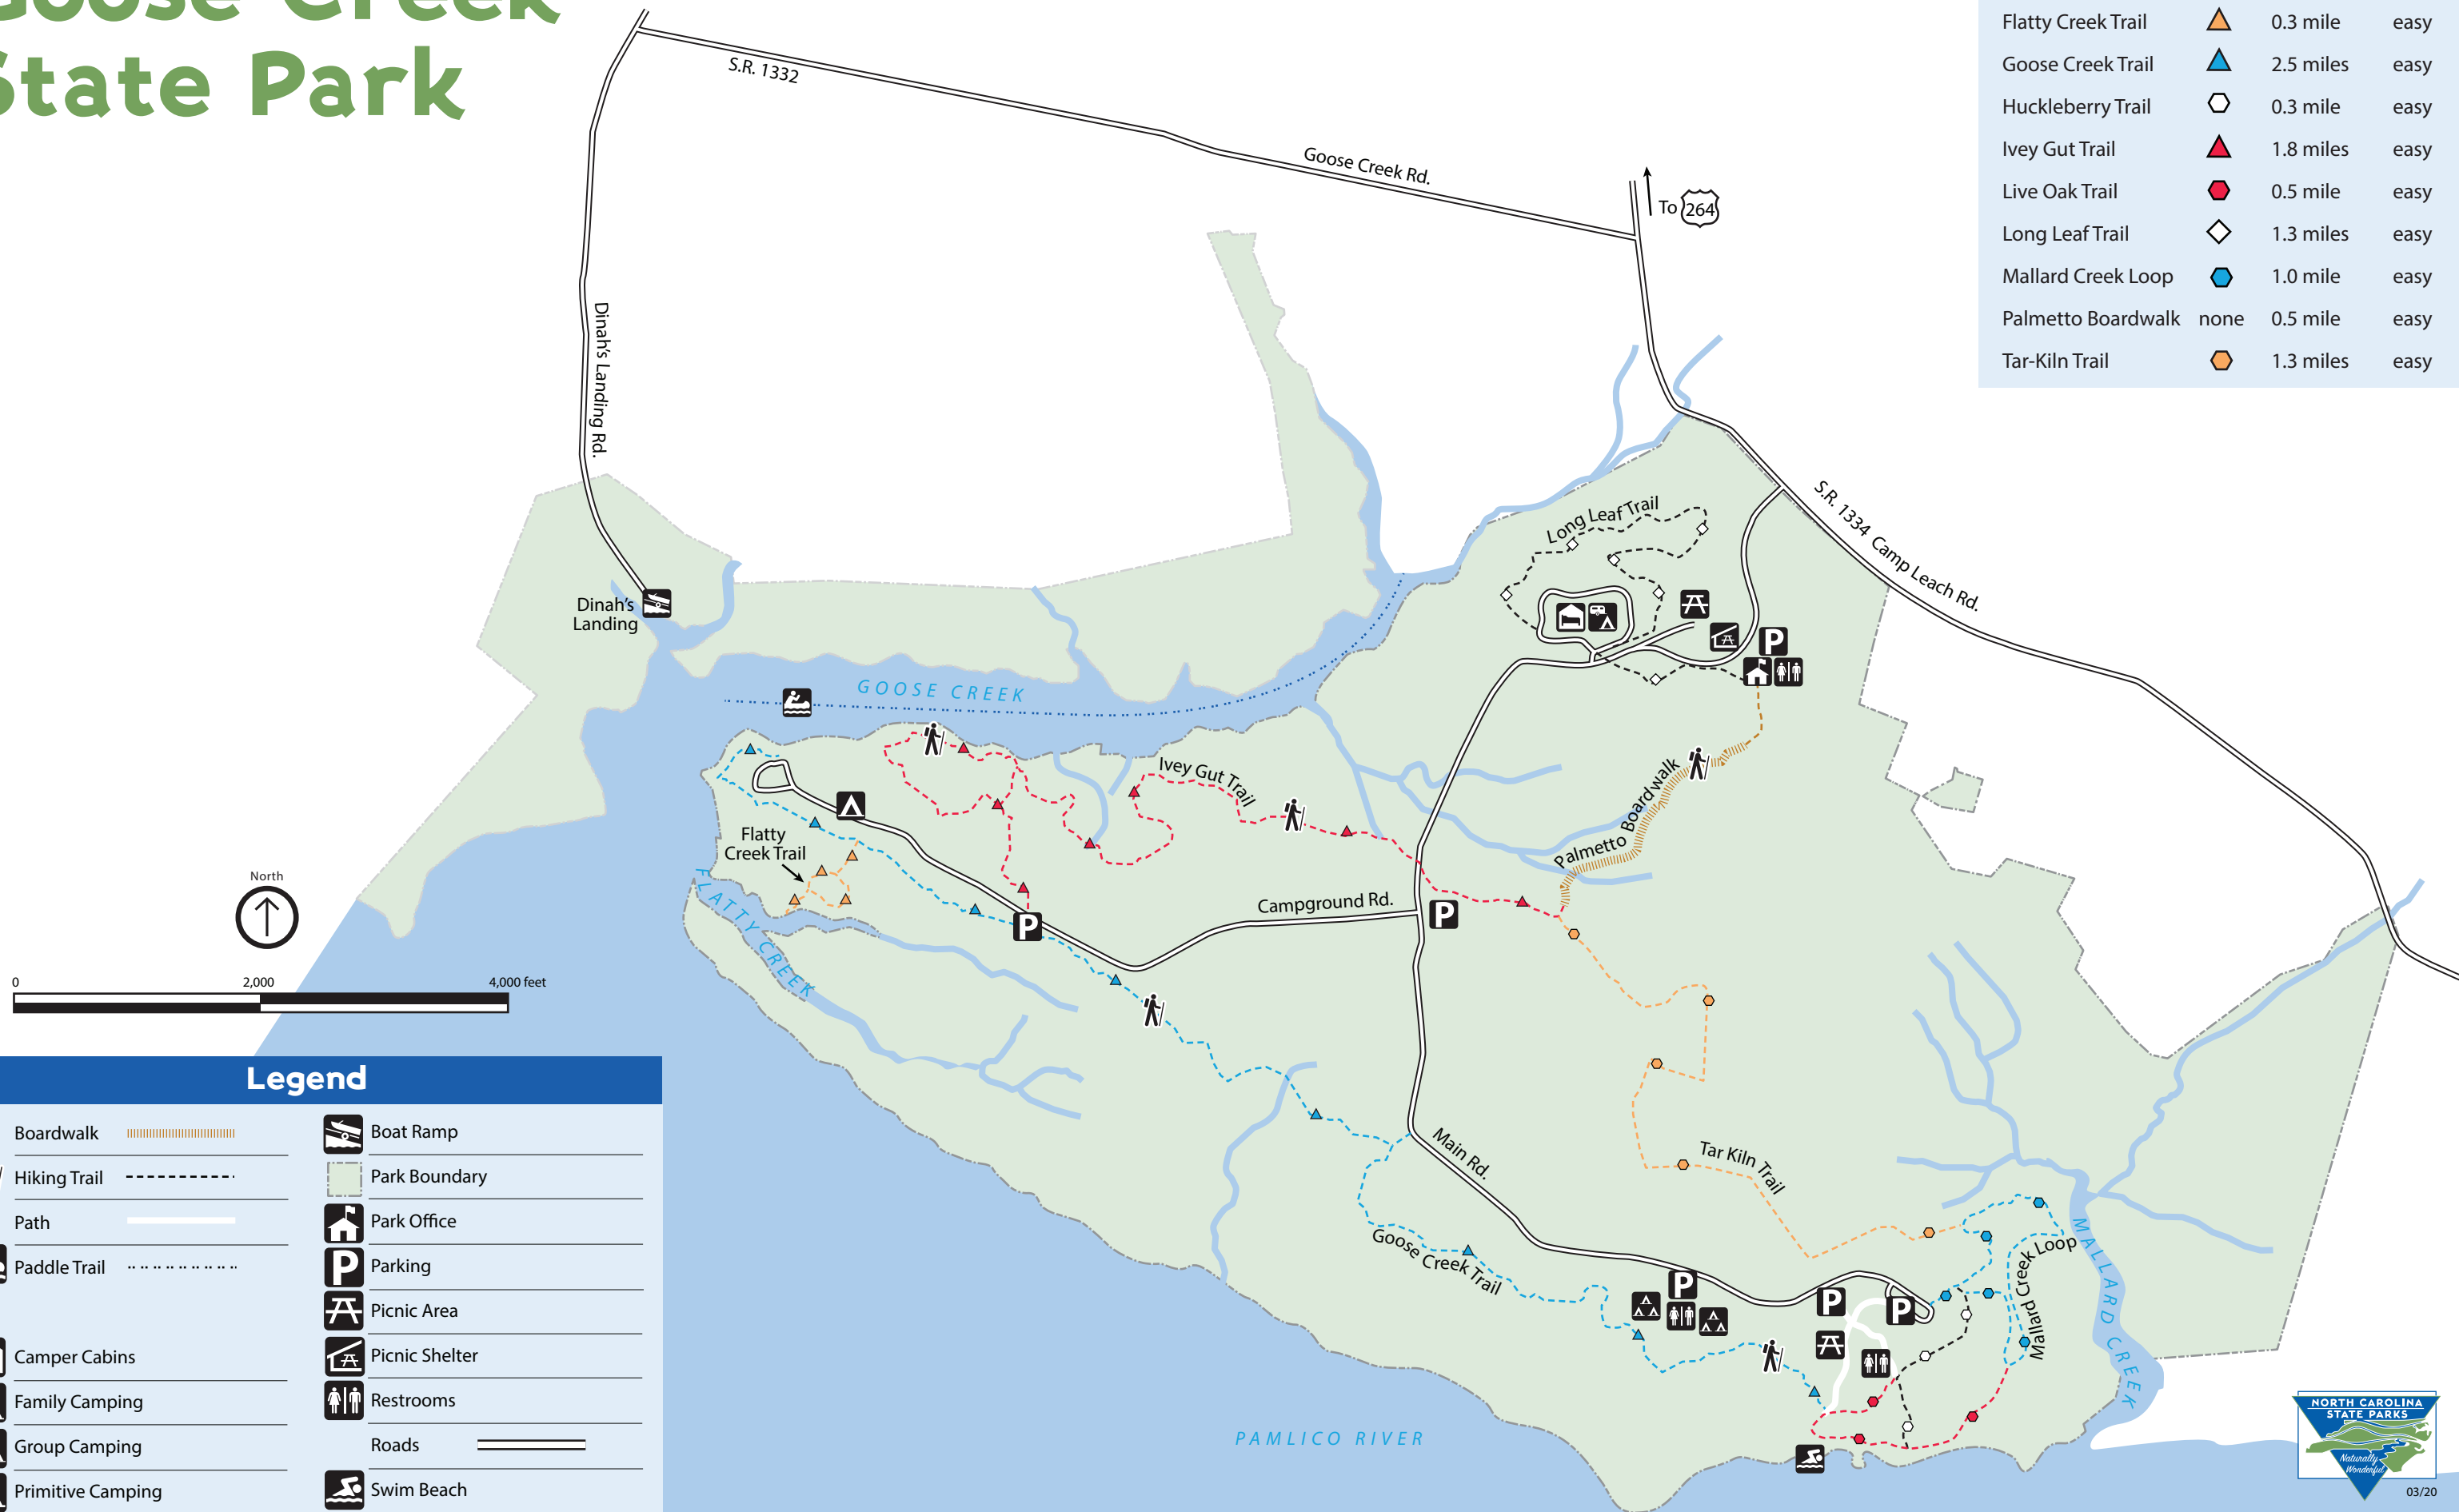

# Goose Creek State Park

Trails			
Flatty Creek Trail		0.3 mile	easy
Goose Creek Trail		2.5 miles	easy
Huckleberry Trail		0.3 mile	easy
Ivey Gut Trail		1.8 miles	easy
Live Oak Trail		0.5 mile	easy
Long Leaf Trail		1.3 miles	easy
Mallard Creek Loop		1.0 mile	easy
Palmetto Boardwalk	none	0.5 mile	easy
Tar-Kiln Trail		1.3 miles	easy

Legend	
Boardwalk	Boat Ramp
Hiking Trail	Park Boundary
Path	Park Office
Paddle Trail	Parking
Camper Cabins	Picnic Area
Family Camping	Picnic Shelter
Group Camping	Restrooms
Primitive Camping	Roads
	Swim Beach