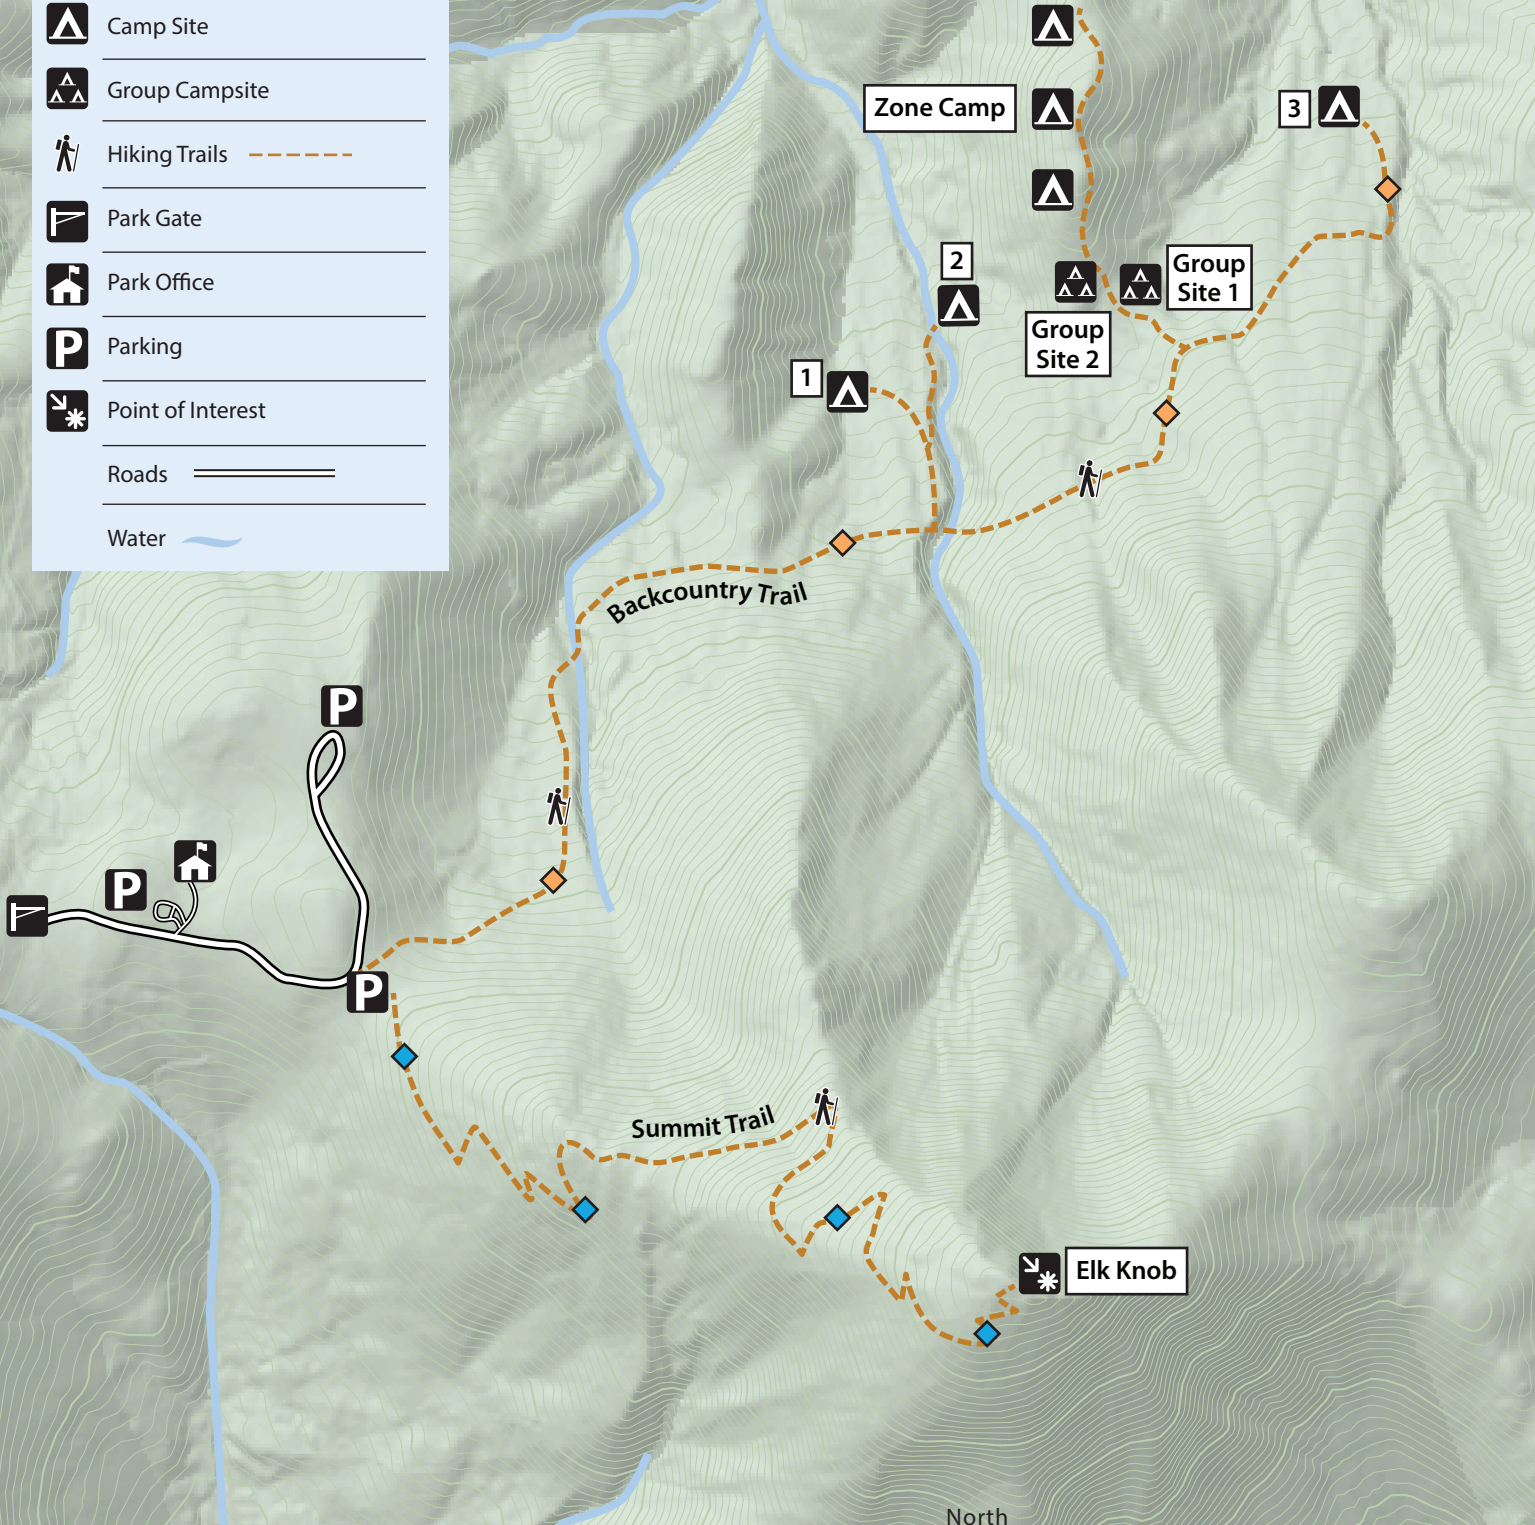

Elk Knob State Park Backcountry Trails

Legend

-  Camp Site
-  Group Campsite
-  Hiking Trails - - -
-  Park Gate
-  Park Office
-  Parking
-  Point of Interest
- Roads
- Water ~

Trails

- | | | | |
|-------------------|--------|-------------------------|-----------|
| Backcountry Trail | orange | ◆ moderate to strenuous | 2 miles |
| Summit Trail | blue | ◆ moderate to strenuous | 1.9 miles |

North