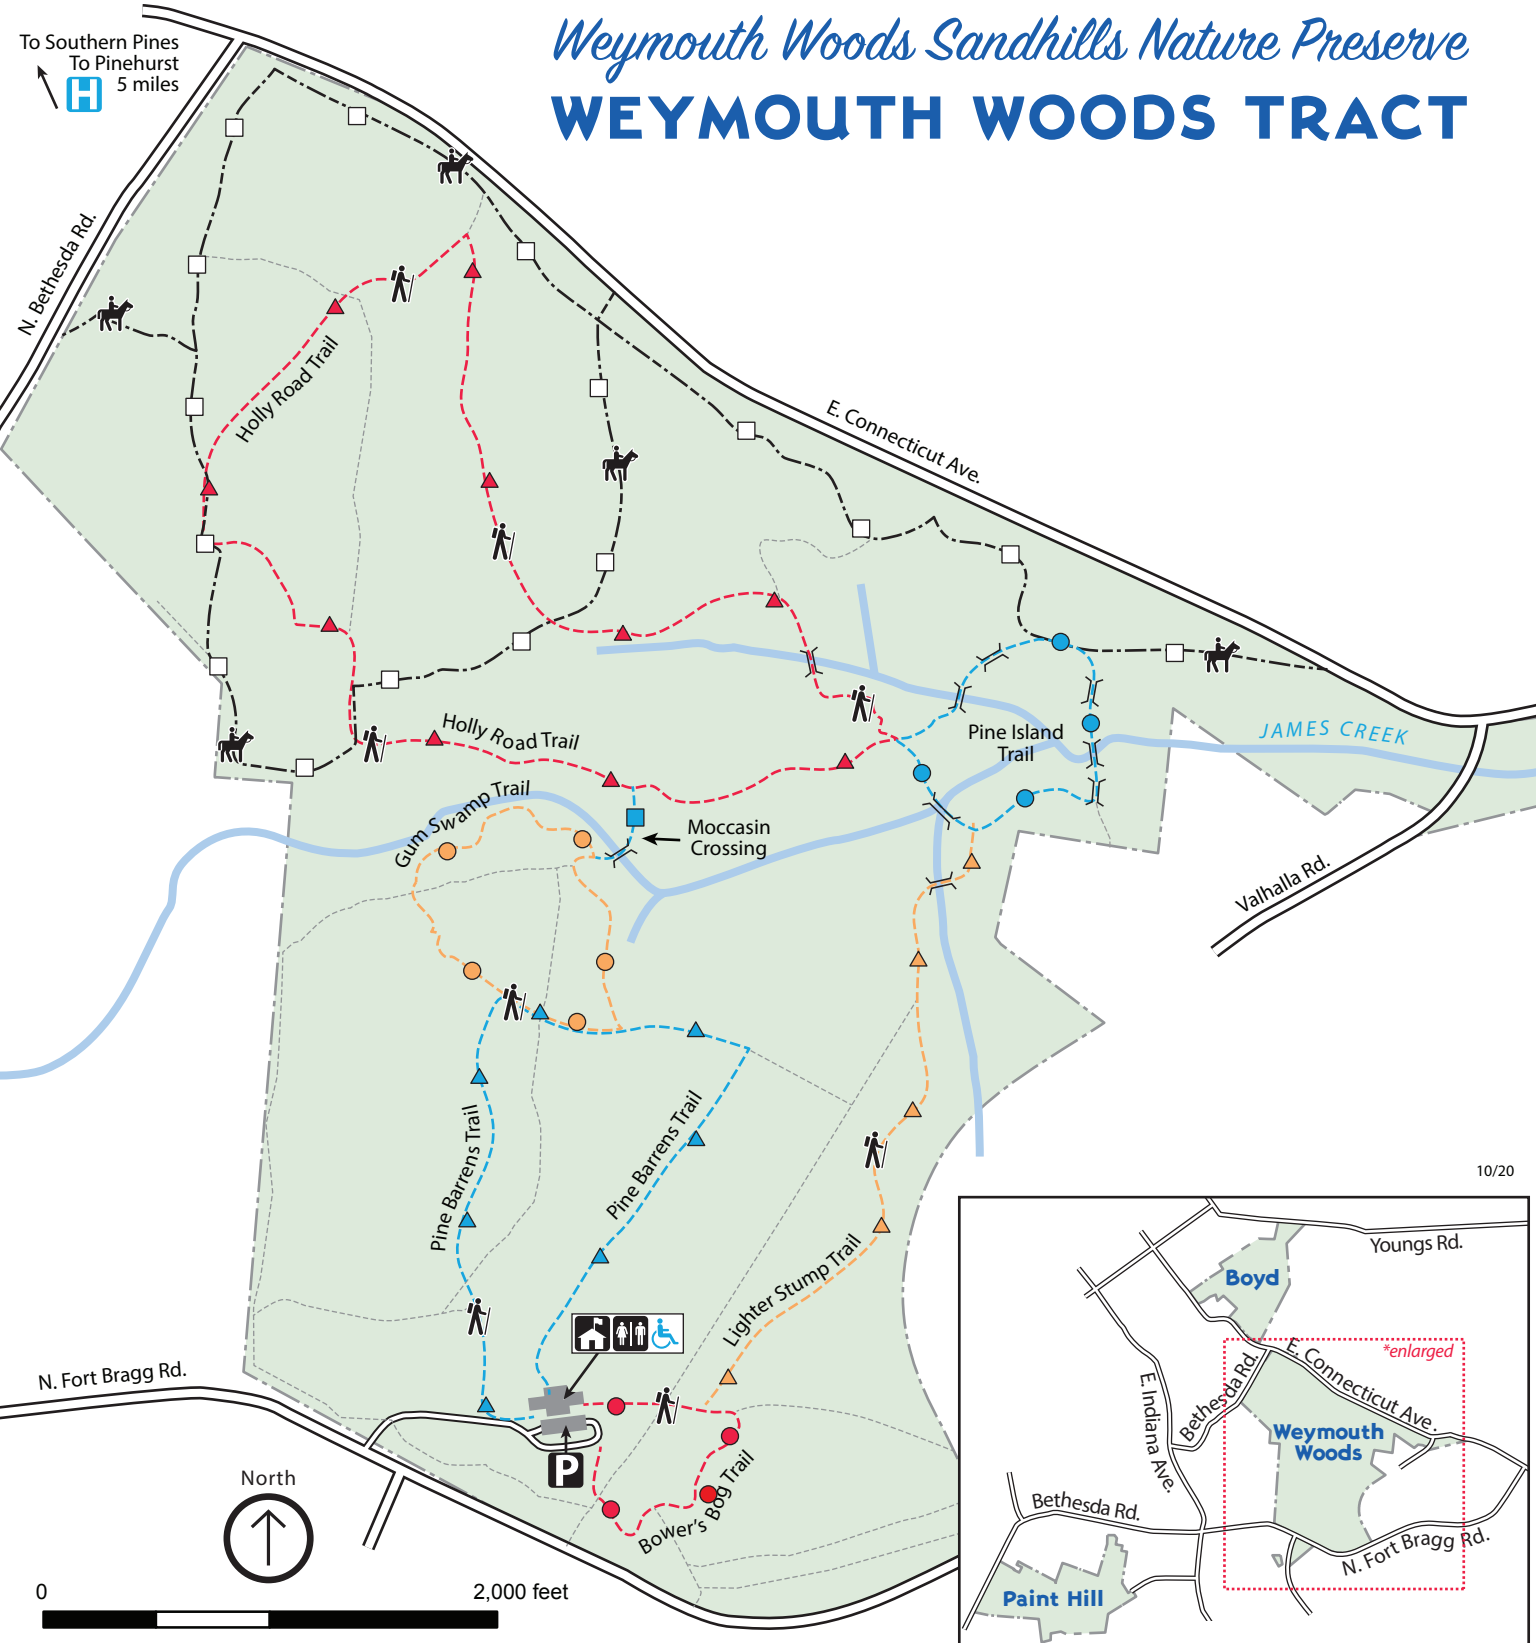

# Weymouth Woods Sandhills Nature Preserve

## WEYMOUTH WOODS TRACT

10/20

### Legend

- Accessible
- Bridge
- Equestrian Trail
- Hiking Trail
- Moore Regional Hospital  
910-715-1000  
**Emergency 911**
- Park Boundary
- Park Office
- Parking Area
- Restrooms
- Roads -  
  - Paved
  - Service Road

### Trails

Holly Road Trail	1.8 miles	easy	red
Moccasin Crossing	0.1 miles	easy	blue
Gum Swamp Trail	0.5 miles	easy	orange
Pine Barrens Trail	1.0 miles	easy	blue
Bower's Bog Trail	0.3 miles	easy	red
Lighter Stump Trail	0.5 miles	easy	orange
Pine Island Trail	0.5 miles	easy	blue
Equestrian Trail	2.6 miles	easy	white