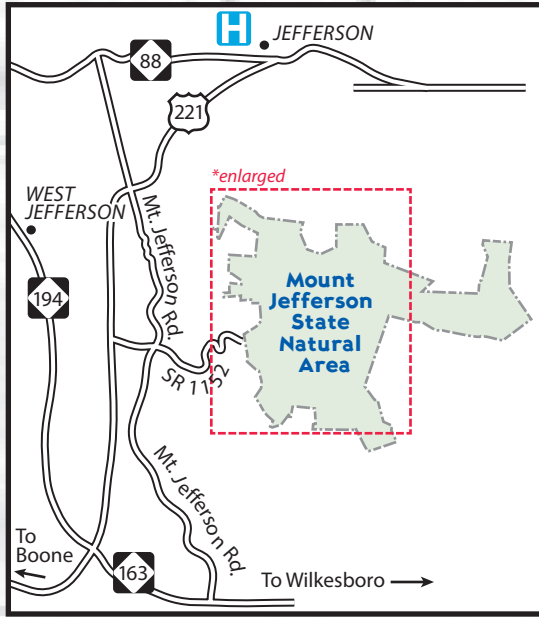

# Mount Jefferson State Natural Area

### Legend

- Hiking Trail ———
- Hospital - Ashe Memorial  
336-846-7101  
**Emergency - DIAL 911**
- Park Boundary
- Park Office
- Parking Area
- Picnic Area
- Point of Interest
- Restroom
- Roads = = =
- Water

### Trails

Lost Province Trail	0.75 mile	moderate	blue	▲
Mountain Ridge Trail	2 miles	strenuous	red	●
Rhododendron Trail	1.1 miles	moderate	red	●
TRACK Trail	1.1 miles	moderate	red	●
Spur Trail	0.5 mile	moderate	white	◇
Summit Trail	0.3 mile	strenuous	green	◆

Jefferson  
3 miles