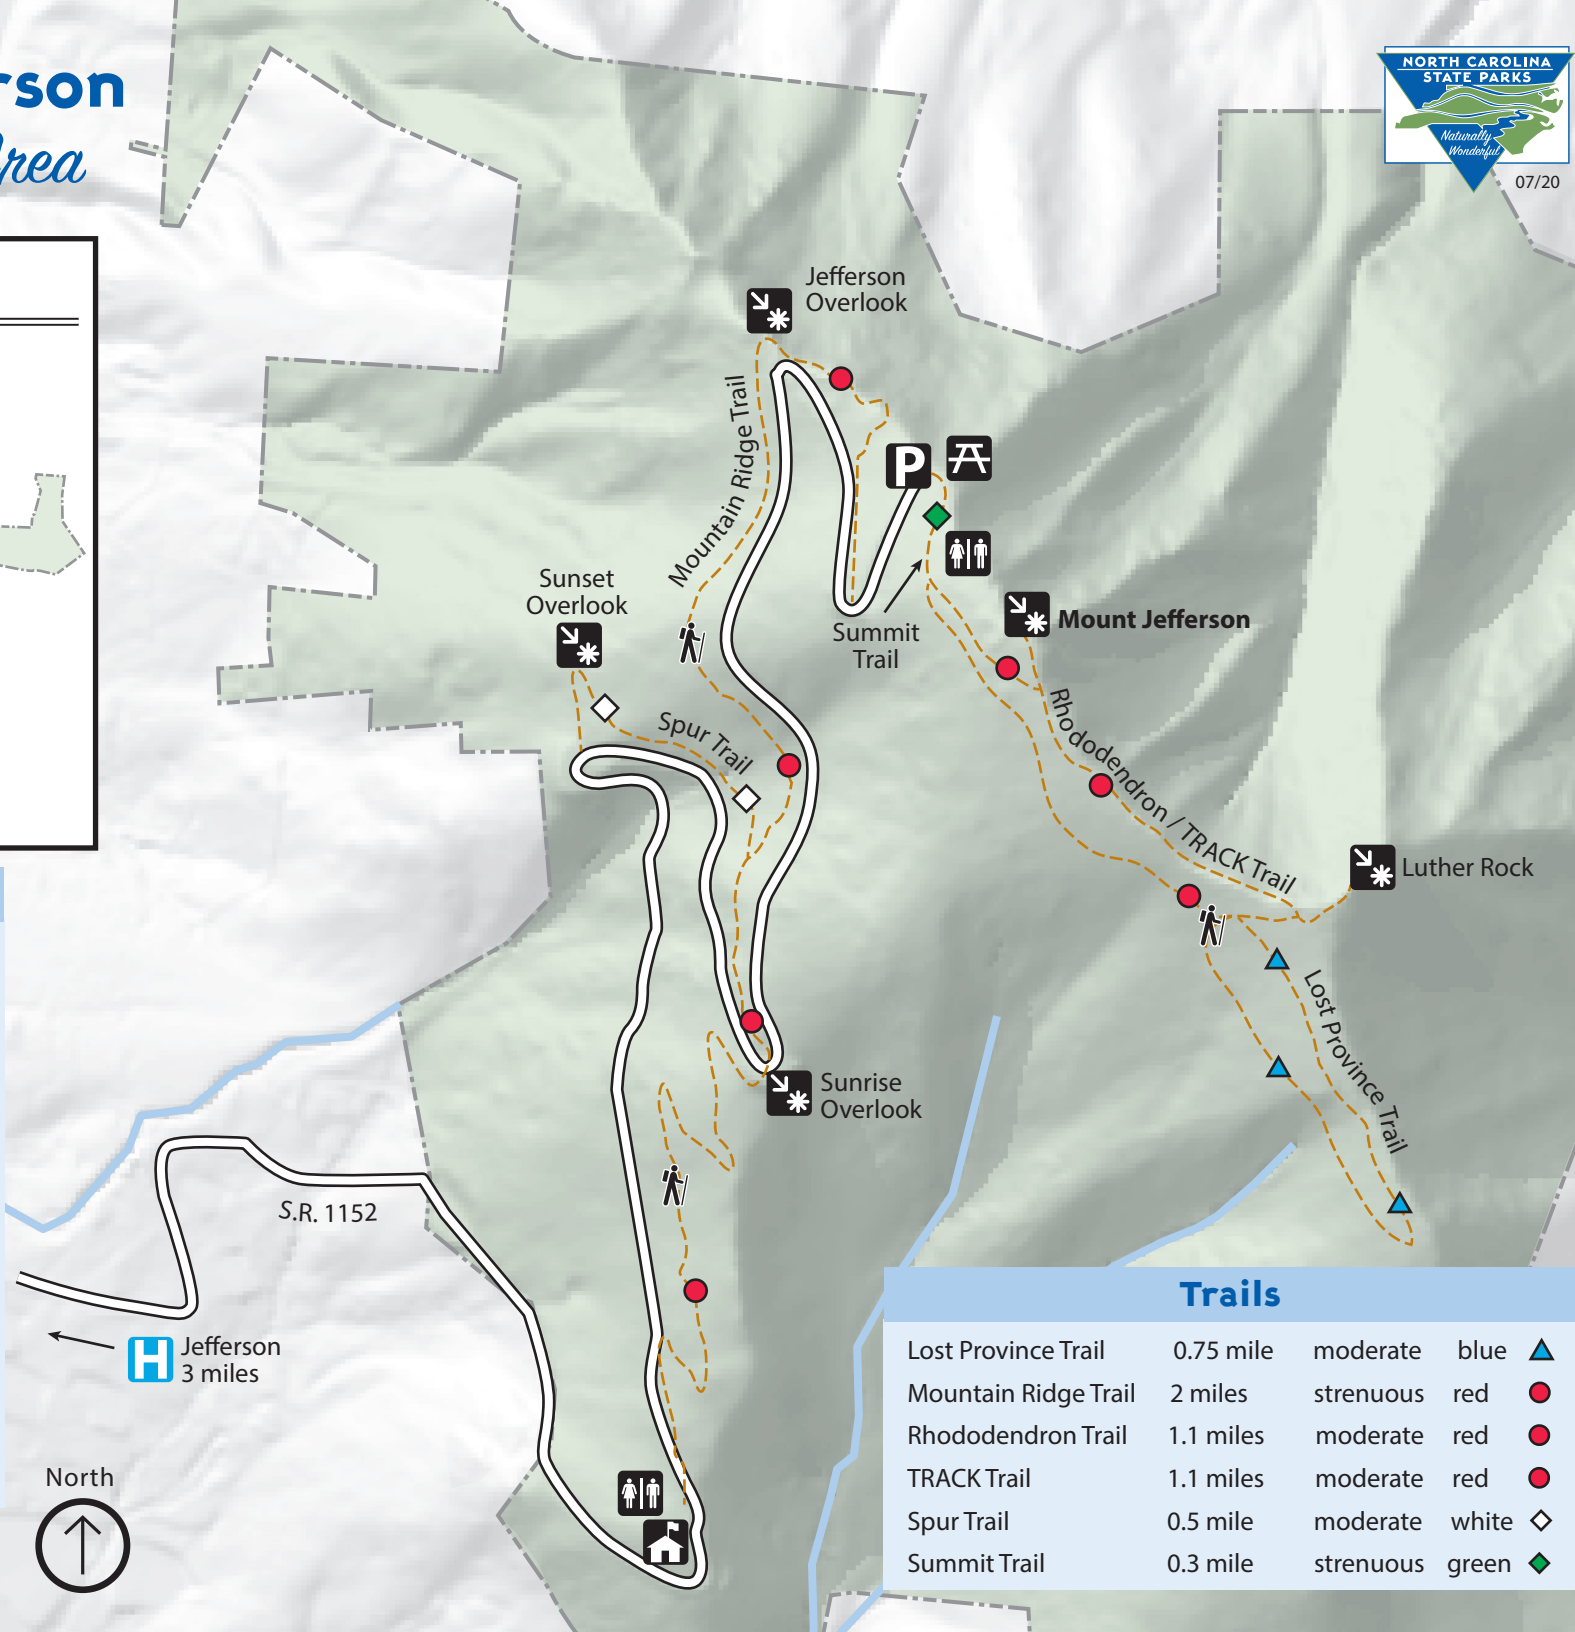

# Mount Jefferson State Natural Area

### Legend

- Hiking Trail ———
- Hospital - Ashe Memorial  
336-846-7101  
**Emergency - DIAL 911**
- Park Boundary
- Park Office
- Parking Area
- Picnic Area
- Point of Interest
- Restroom
- Roads = = =
- Water

### Trails

Lost Province Trail	0.75 mile	moderate	blue	▲
Mountain Ridge Trail	2 miles	strenuous	red	●
Rhododendron Trail	1.1 miles	moderate	red	●
TRACK Trail	1.1 miles	moderate	red	●
Spur Trail	0.5 mile	moderate	white	◇
Summit Trail	0.3 mile	strenuous	green	◆

Jefferson  
3 miles