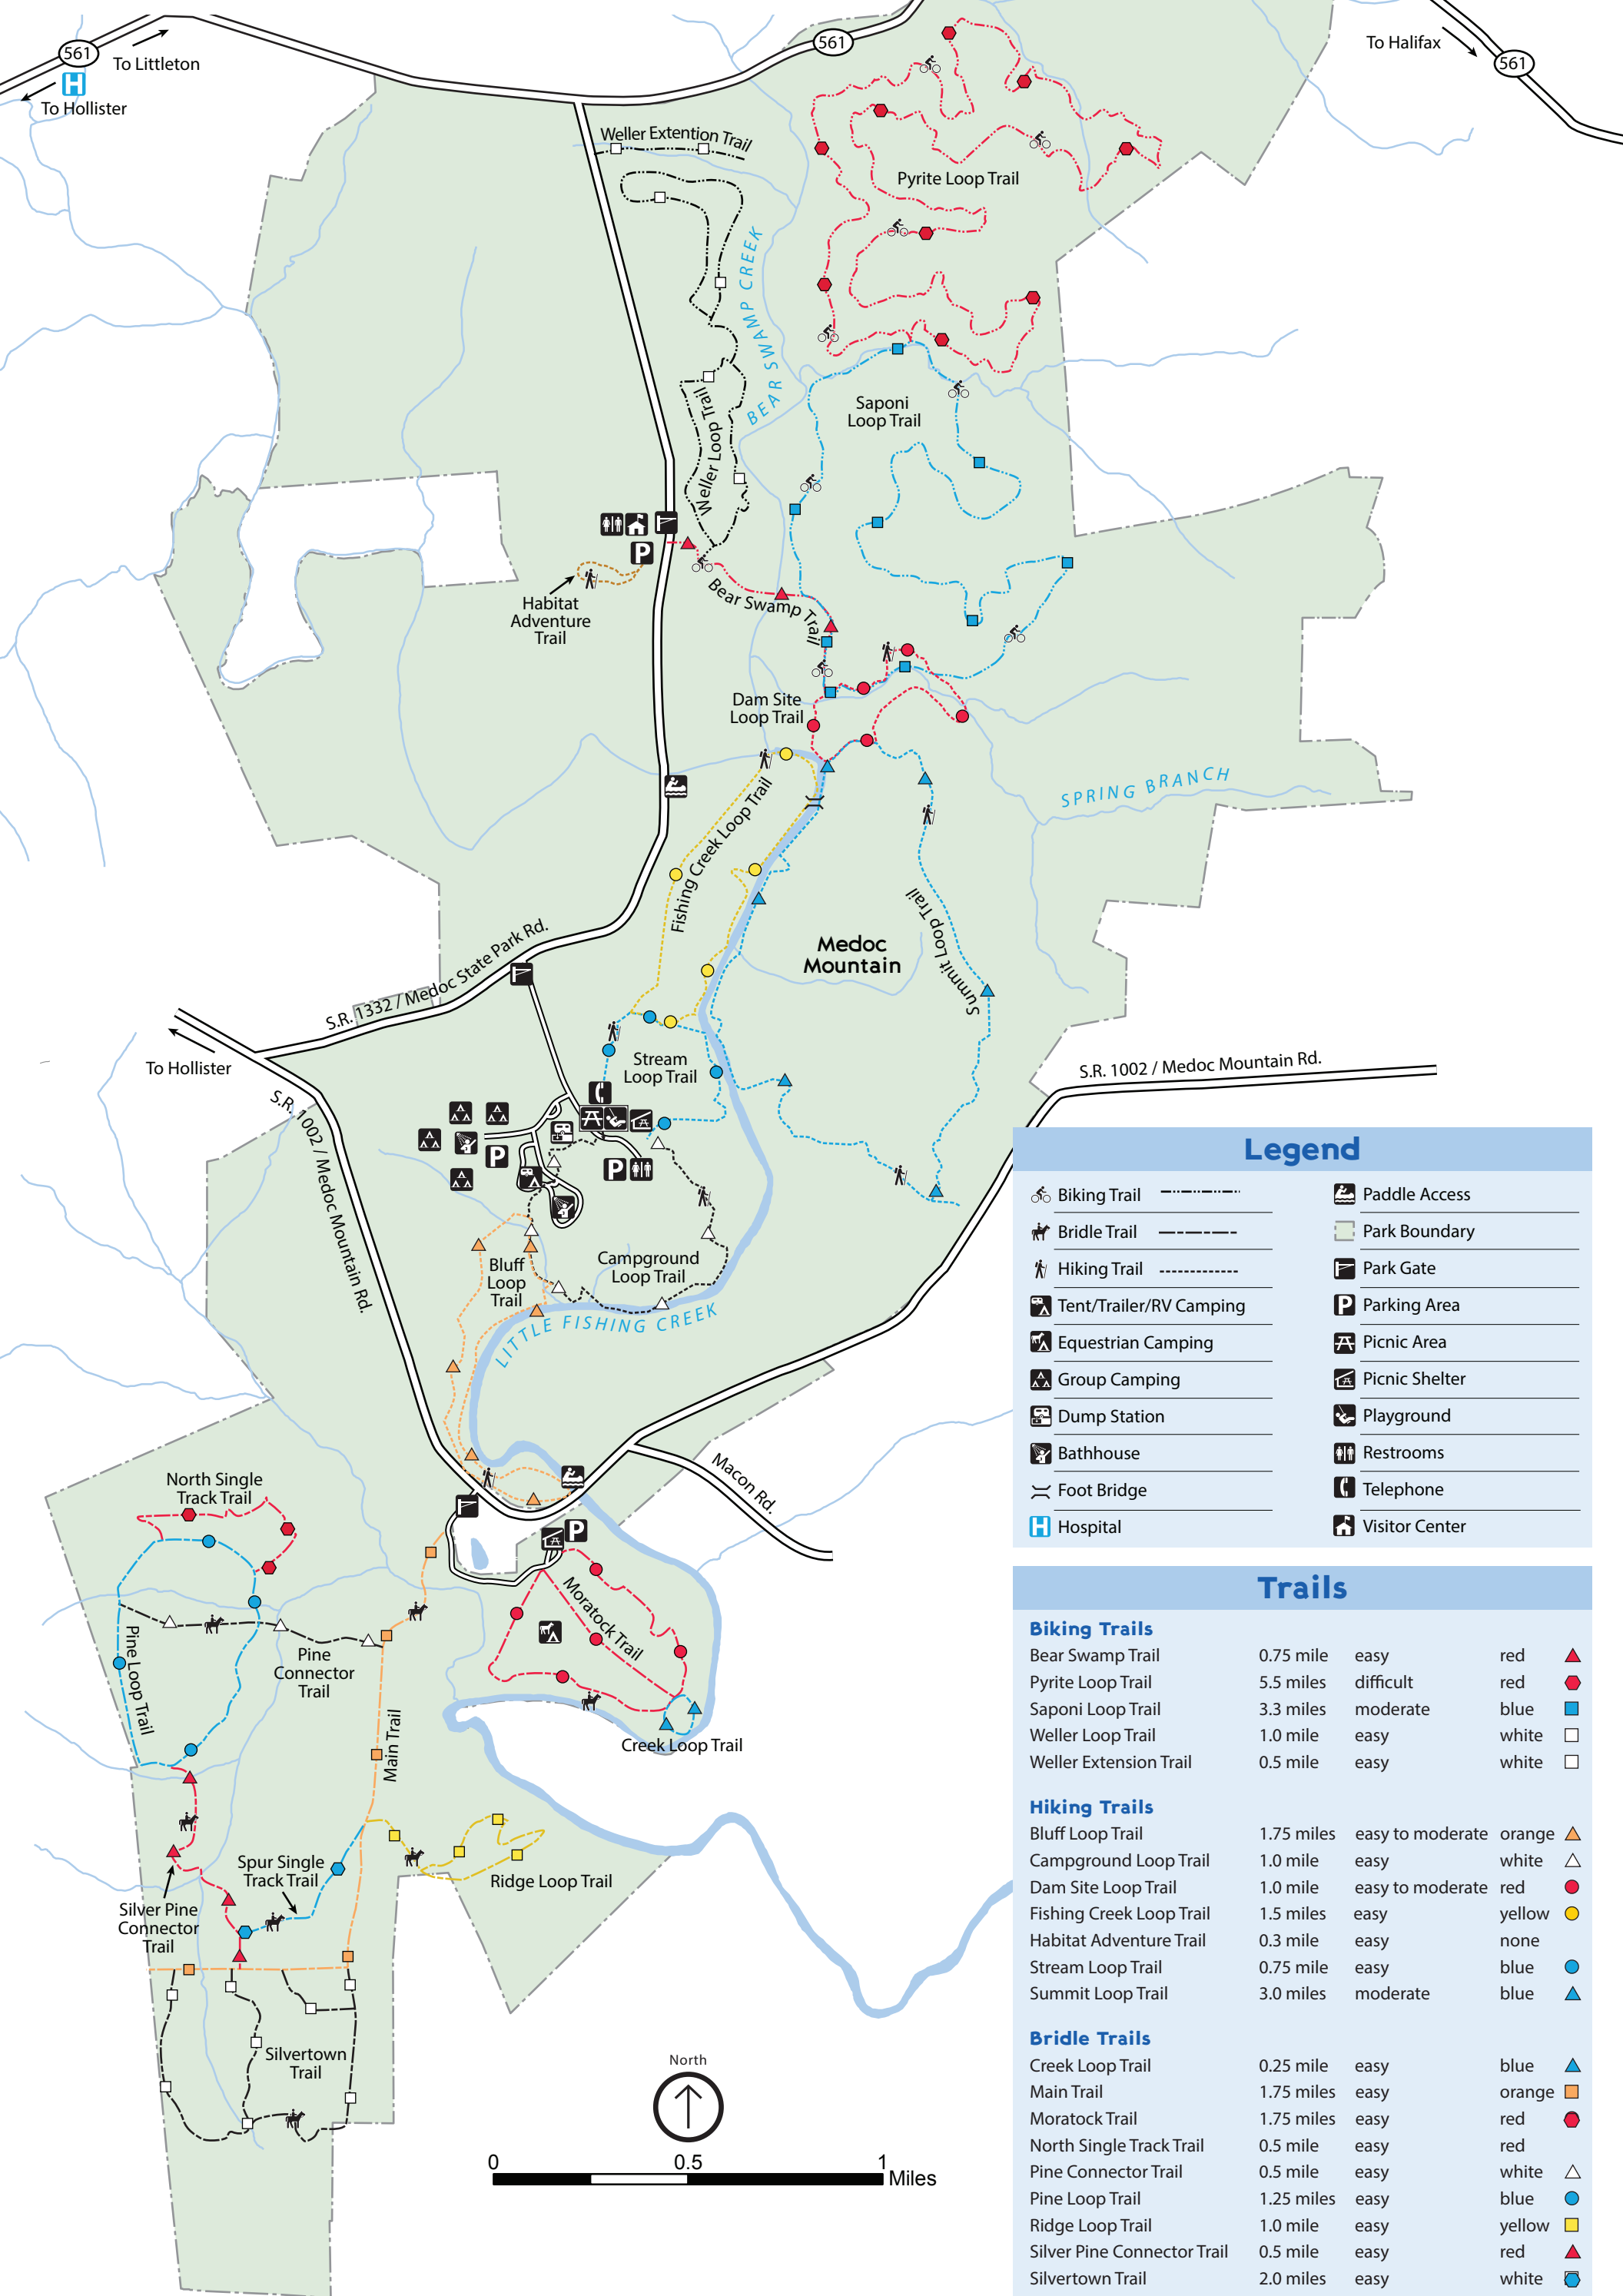

# MEDOC MOUNTAIN STATE PARK

## Legend

Biking Trail	Paddle Access
Bridle Trail	Park Boundary
Hiking Trail	Park Gate
Tent/Trailer/RV Camping	Parking Area
Equestrian Camping	Picnic Area
Group Camping	Picnic Shelter
Dump Station	Playground
Bathhouse	Restrooms
Foot Bridge	Telephone
Hospital	Visitor Center

## Trails

Biking Trails				
Bear Swamp Trail	0.75 mile	easy	red	▲
Pyrite Loop Trail	5.5 miles	difficult	red	●
Saponi Loop Trail	3.3 miles	moderate	blue	■
Weller Loop Trail	1.0 mile	easy	white	□
Weller Extension Trail	0.5 mile	easy	white	□
Hiking Trails				
Bluff Loop Trail	1.75 miles	easy to moderate	orange	▲
Campground Loop Trail	1.0 mile	easy	white	△
Dam Site Loop Trail	1.0 mile	easy to moderate	red	●
Fishing Creek Loop Trail	1.5 miles	easy	yellow	●
Habitat Adventure Trail	0.3 mile	easy	none	
Stream Loop Trail	0.75 mile	easy	blue	●
Summit Loop Trail	3.0 miles	moderate	blue	▲
Bridle Trails				
Creek Loop Trail	0.25 mile	easy	blue	▲
Main Trail	1.75 miles	easy	orange	■
Moratock Trail	1.75 miles	easy	red	●
North Single Track Trail	0.5 mile	easy	red	▲
Pine Connector Trail	0.5 mile	easy	white	△
Pine Loop Trail	1.25 miles	easy	blue	●
Ridge Loop Trail	1.0 mile	easy	yellow	■
Silver Pine Connector Trail	0.5 mile	easy	red	▲
Silvertown Trail	2.0 miles	easy	white	●