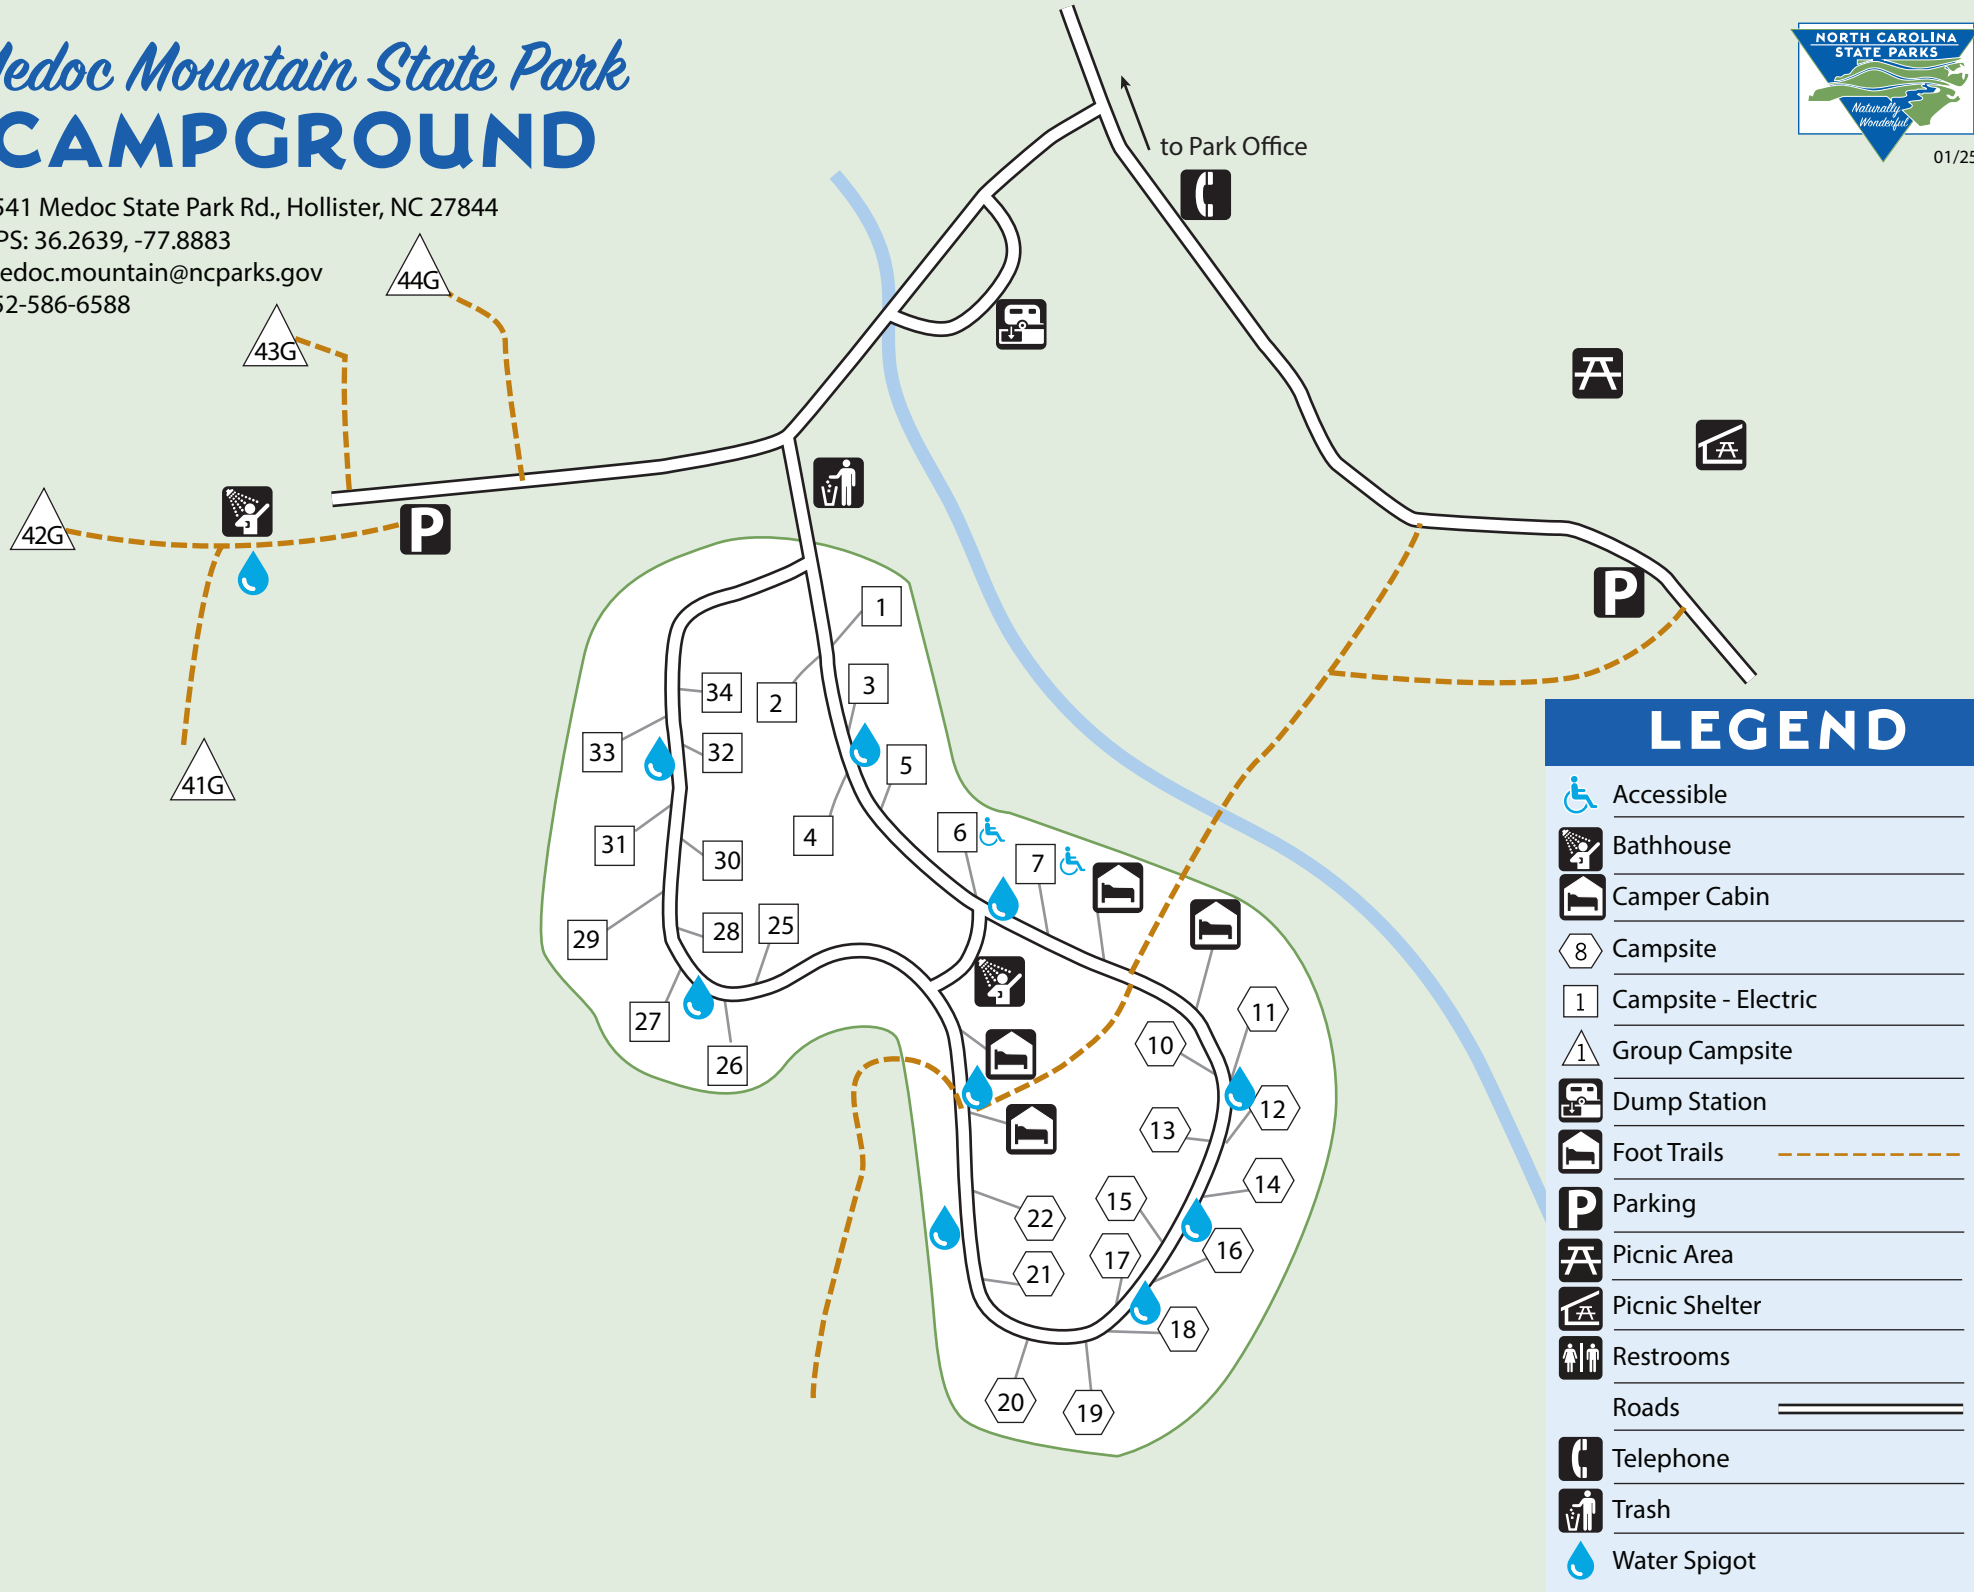

Medoc Mountain State Park CAMPGROUND

1541 Medoc State Park Rd., Hollister, NC 27844
GPS: 36.2639, -77.8883
medoc.mountain@ncparks.gov
252-586-6588

LEGEND

	Accessible
	Bathhouse
	Camper Cabin
	Campsite
	Campsite - Electric
	Group Campsite
	Dump Station
	Foot Trails
	Parking
	Picnic Area
	Picnic Shelter
	Restrooms
	Roads
	Telephone
	Trash
	Water Spigot