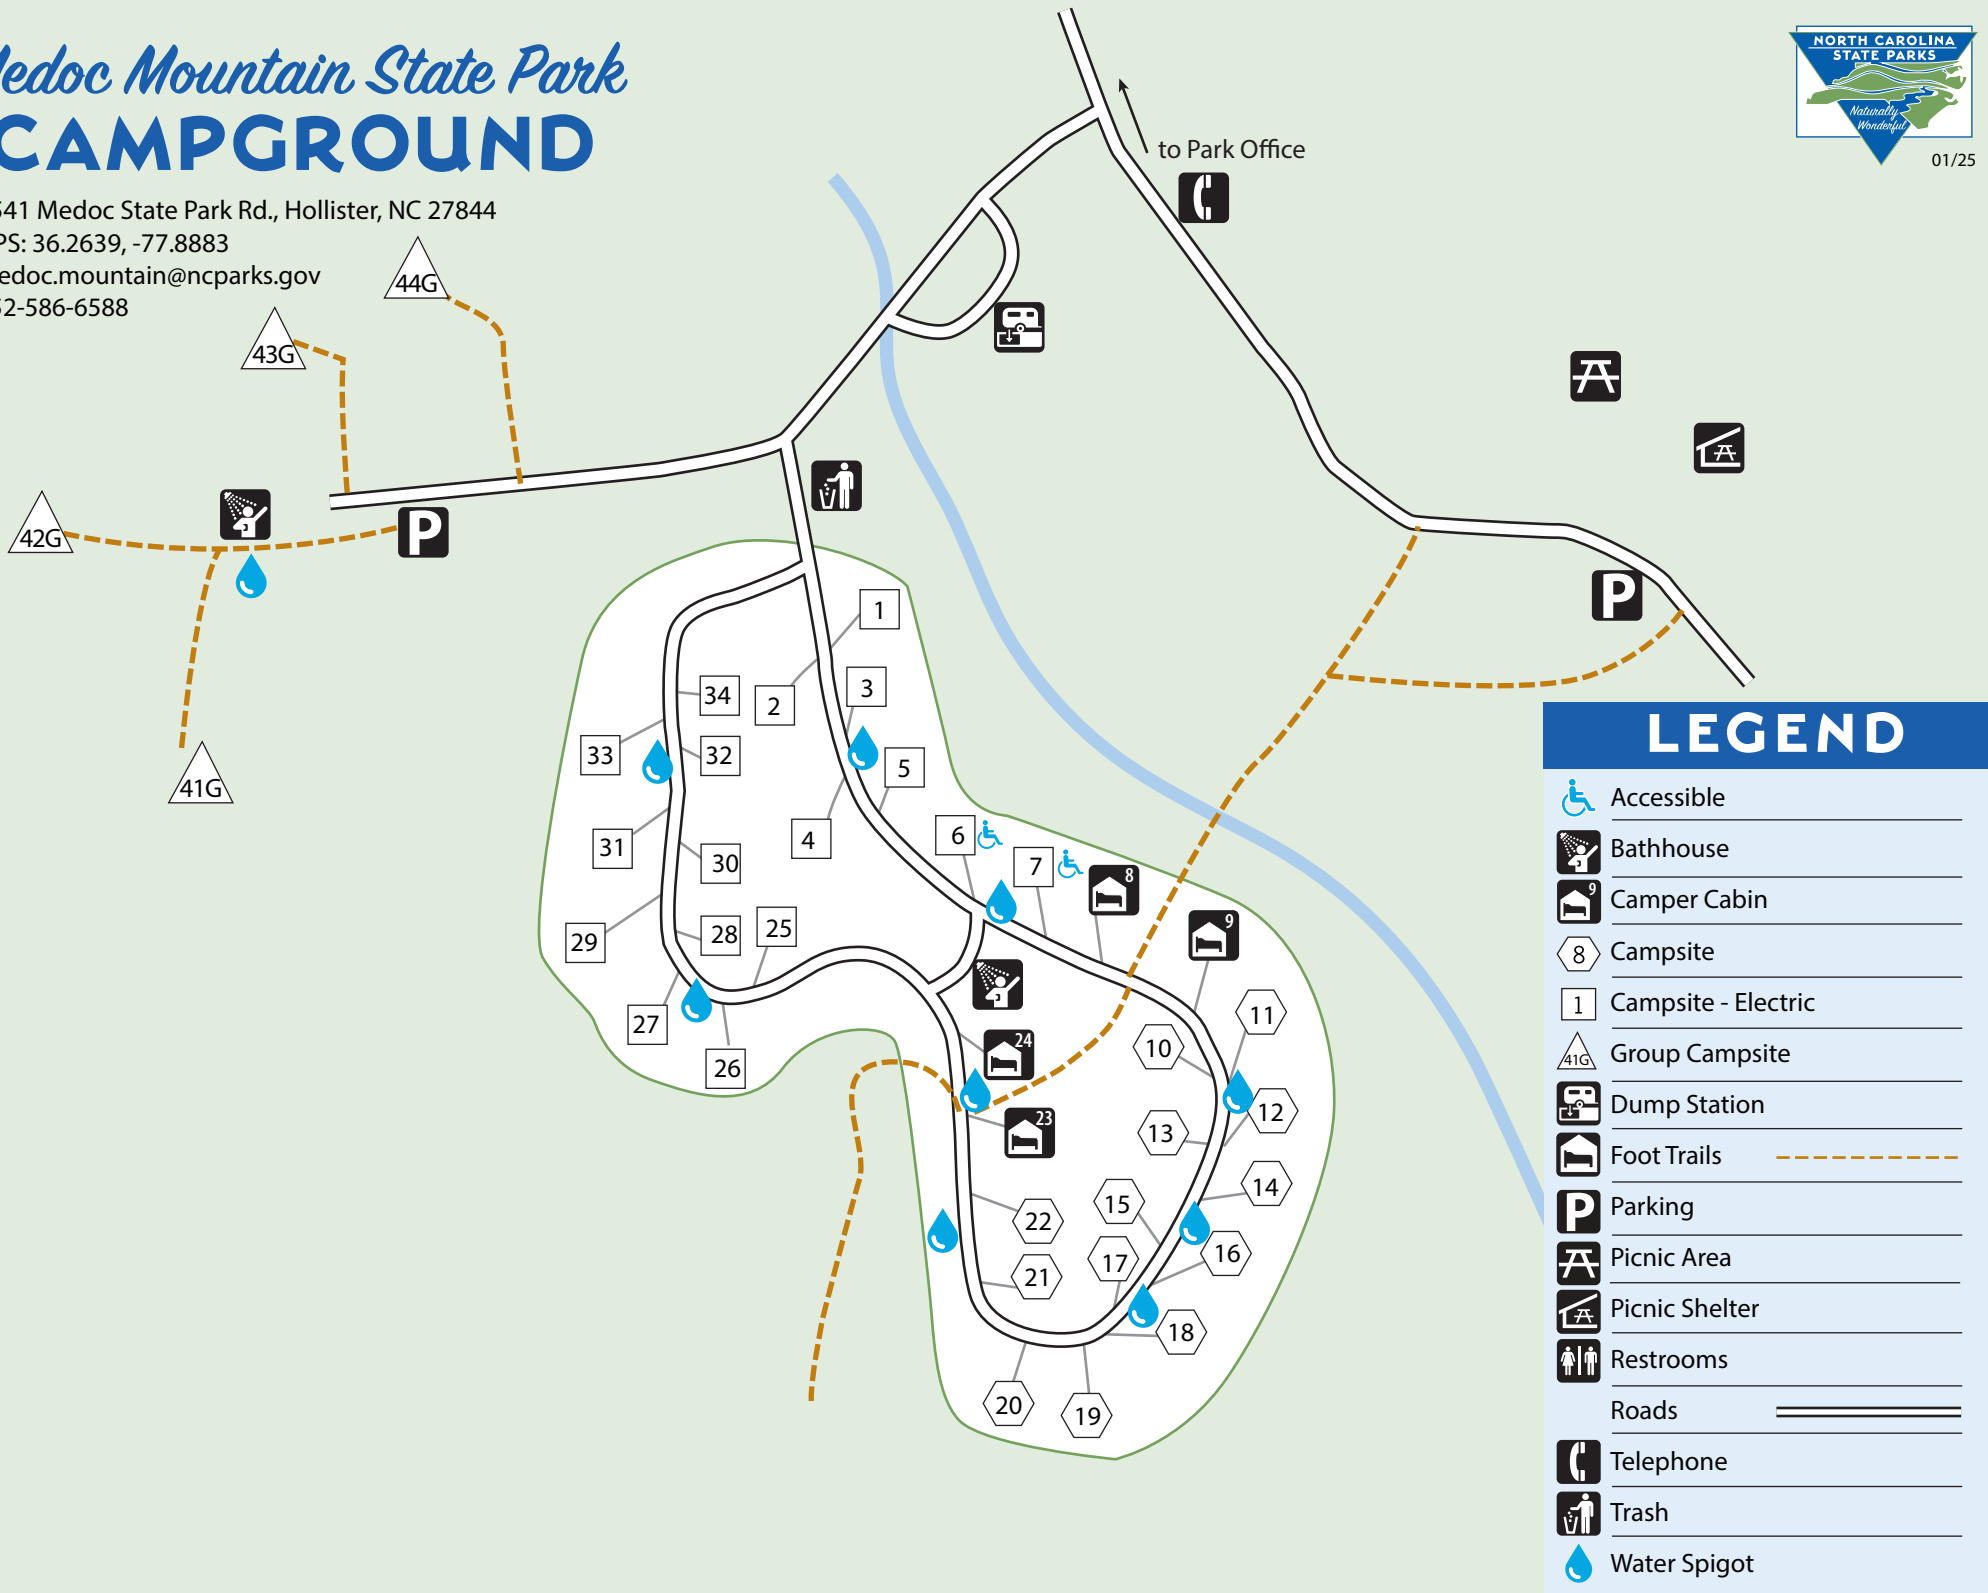

Medoc Mountain State Park CAMPGROUND

1541 Medoc State Park Rd., Hollister, NC 27844
 GPS: 36.2639, -77.8883
 medoc.mountain@ncparks.gov
 252-586-6588

LEGEND

-  Accessible
-  Bathhouse
-  Camper Cabin
-  Campsite
-  Campsite - Electric
-  Group Campsite
-  Dump Station
-  Foot Trails
-  Parking
-  Picnic Area
-  Picnic Shelter
-  Restrooms
-  Roads
-  Telephone
-  Trash
-  Water Spigot