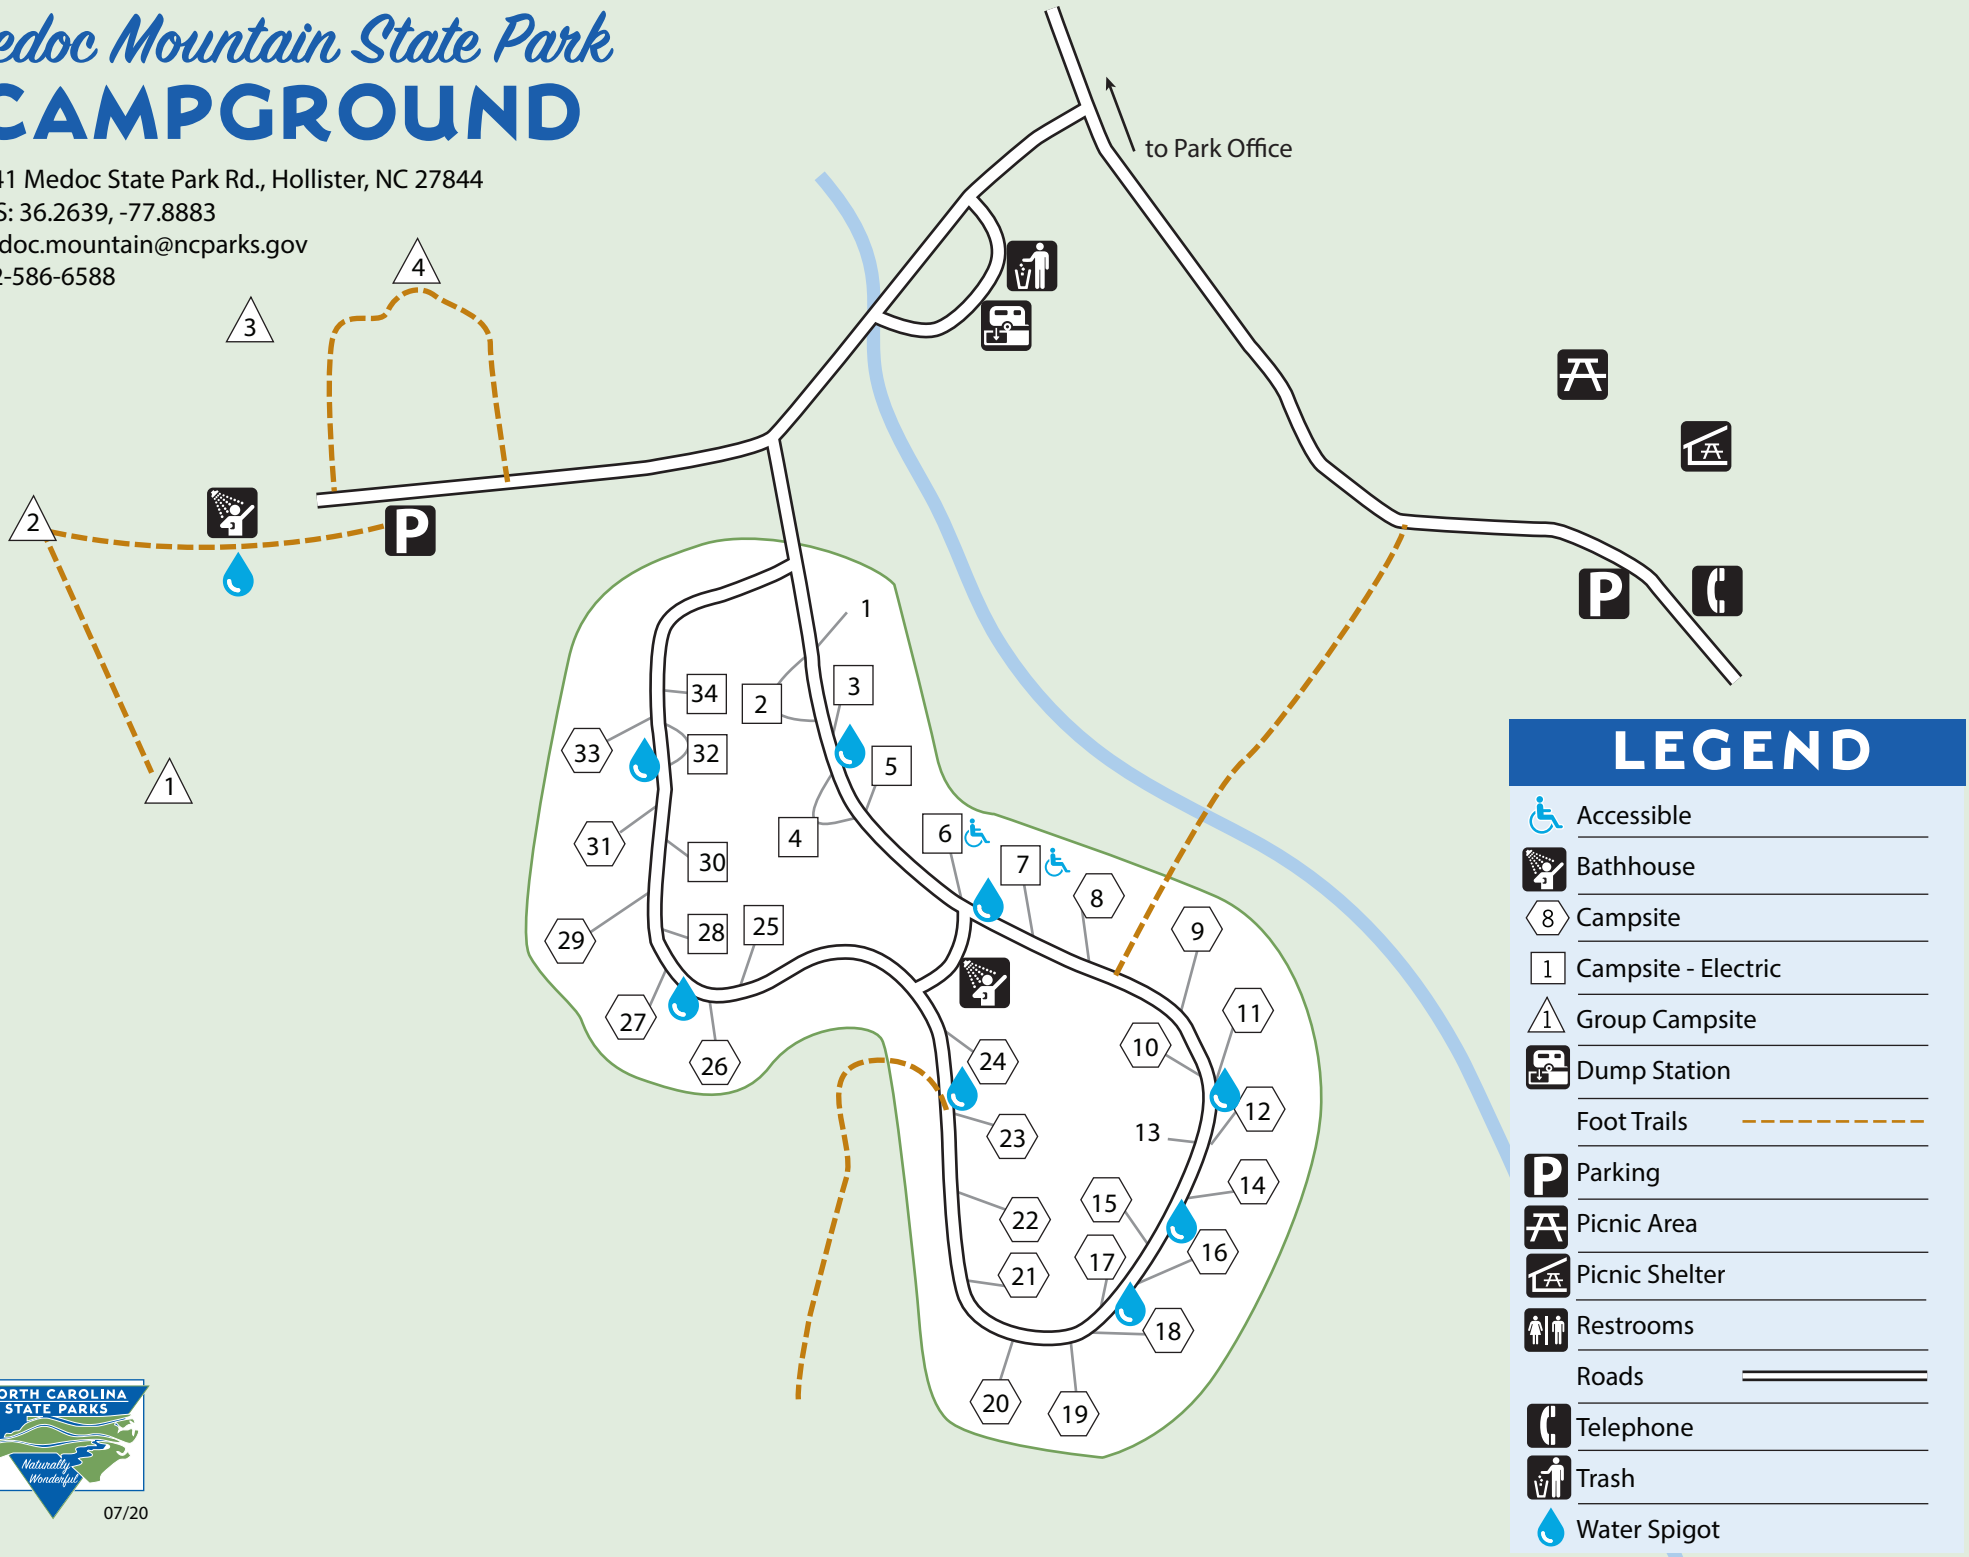

# Medoc Mountain State Park CAMPGROUND

1541 Medoc State Park Rd., Hollister, NC 27844  
 GPS: 36.2639, -77.8883  
 medoc.mountain@ncparks.gov  
 252-586-6588

LEGEND	
	Accessible
	Bathhouse
	Campsite
	Campsite - Electric
	Group Campsite
	Dump Station
	Foot Trails
	Parking
	Picnic Area
	Picnic Shelter
	Restrooms
	Roads
	Telephone
	Trash
	Water Spigot