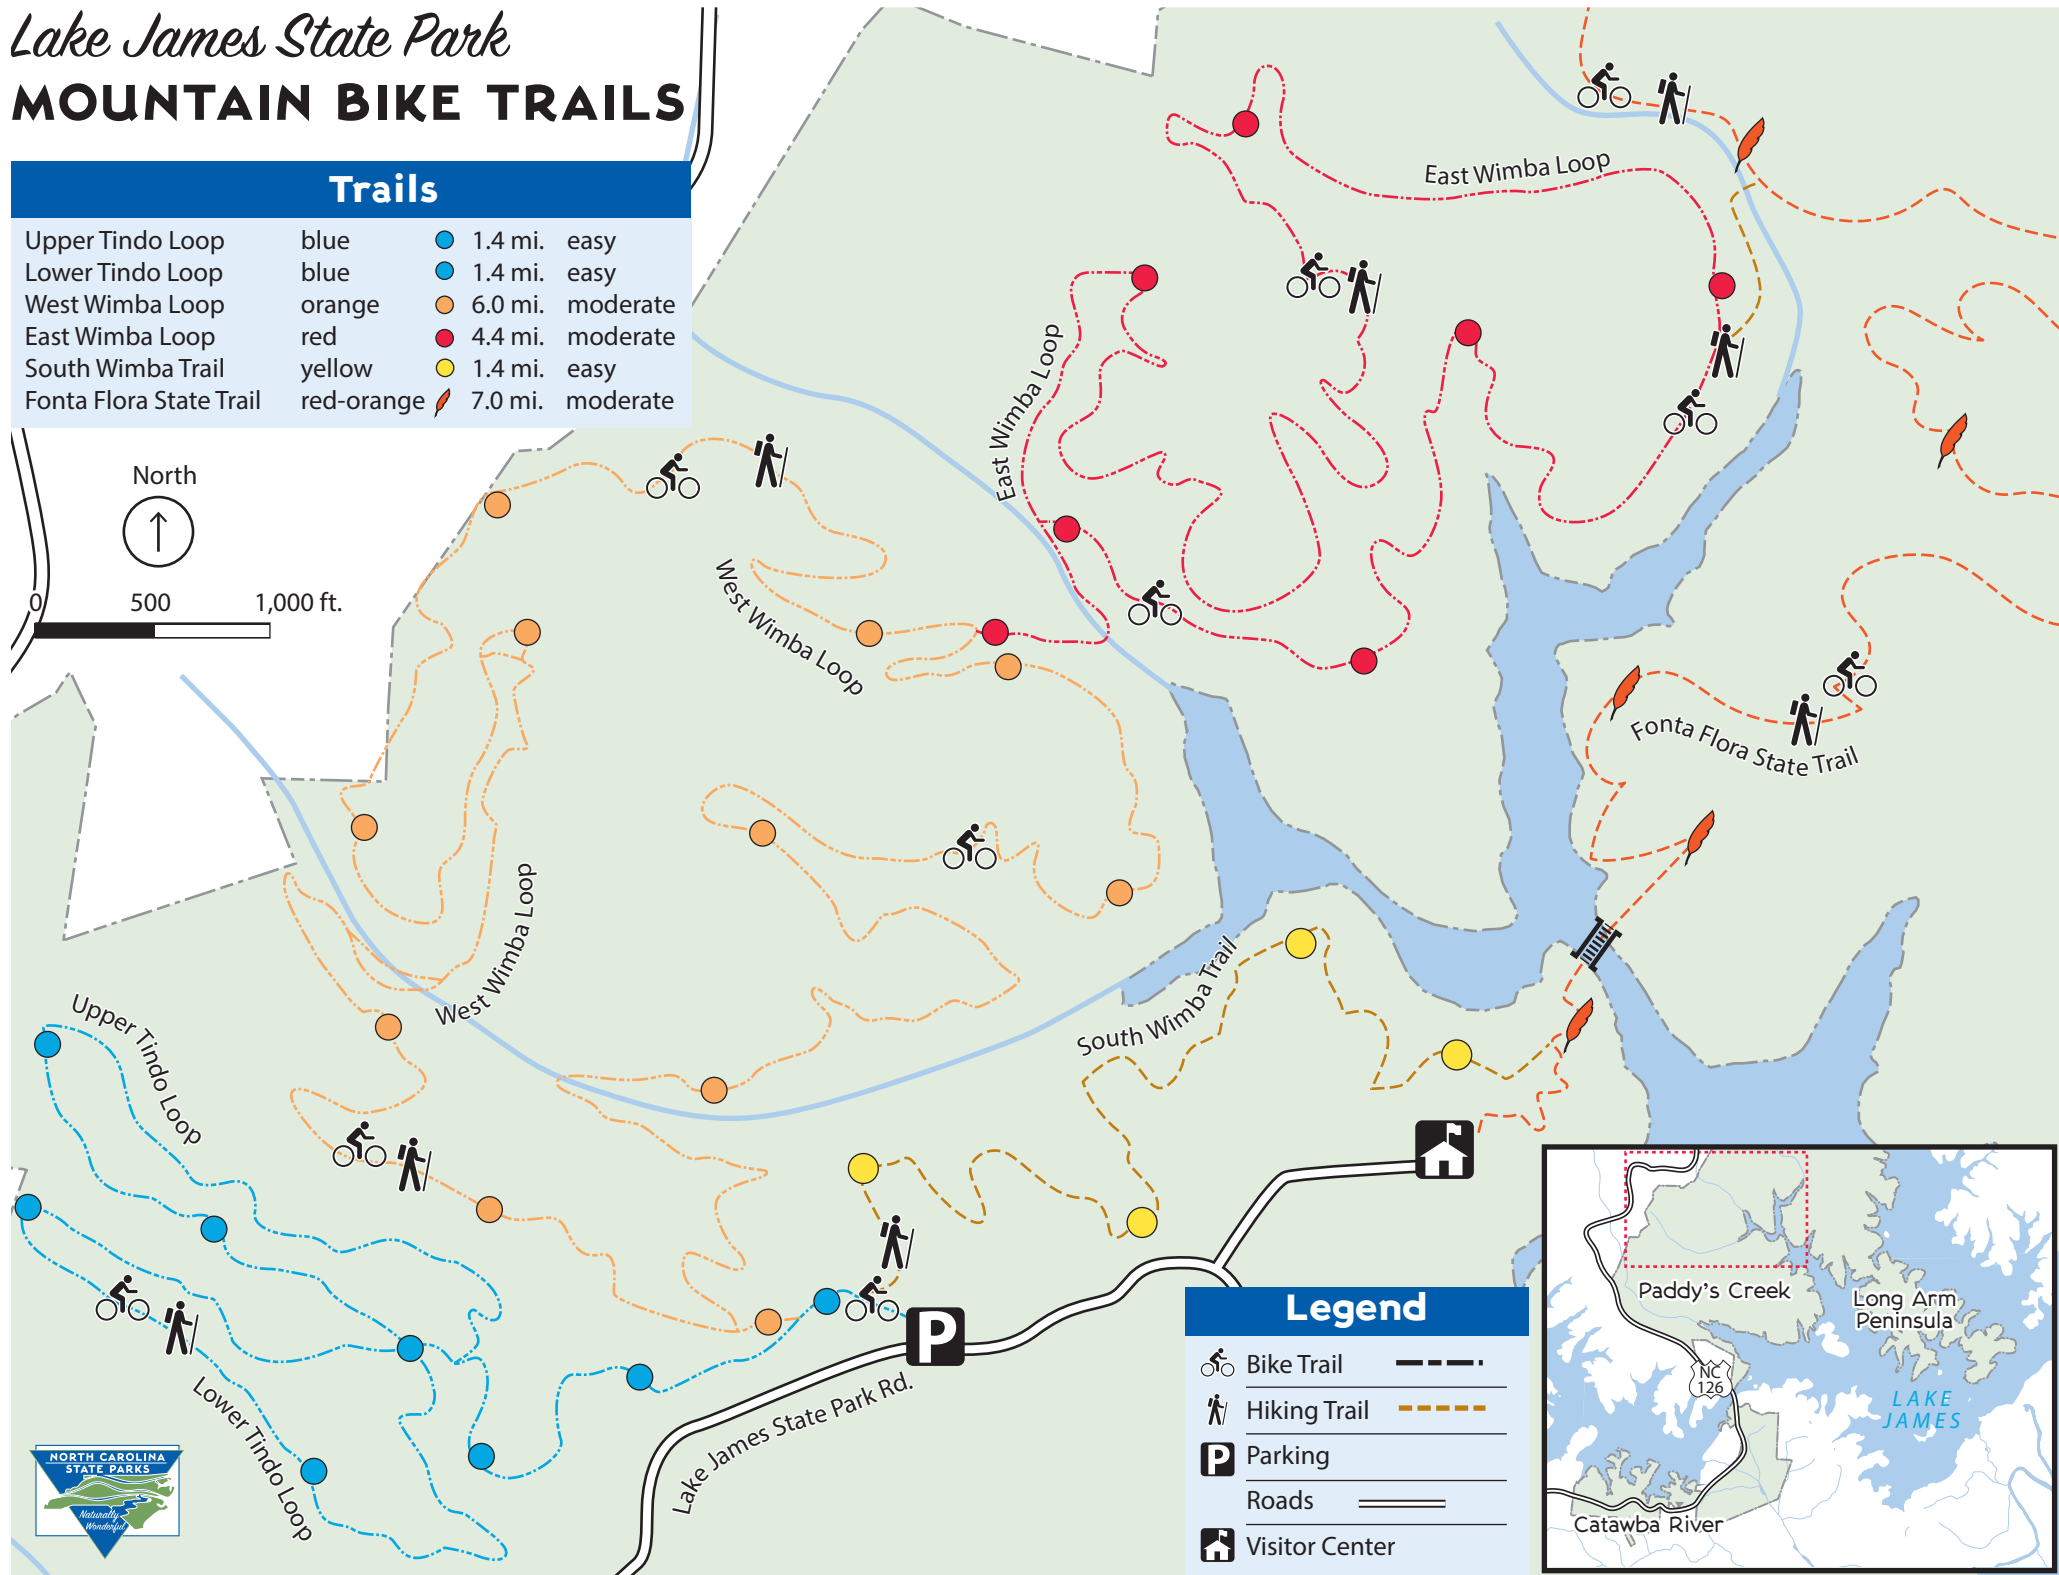

Lake James State Park

MOUNTAIN BIKE TRAILS

Trails

Upper Tindo Loop	blue	1.4 mi.	easy
Lower Tindo Loop	blue	1.4 mi.	easy
West Wimba Loop	orange	6.0 mi.	moderate
East Wimba Loop	red	4.4 mi.	moderate
South Wimba Trail	yellow	1.4 mi.	easy
Fonta Flora State Trail	red-orange	7.0 mi.	moderate

North

0 500 1,000 ft.

Legend

- Bike Trail
- Hiking Trail
- Parking
- Roads
- Visitor Center