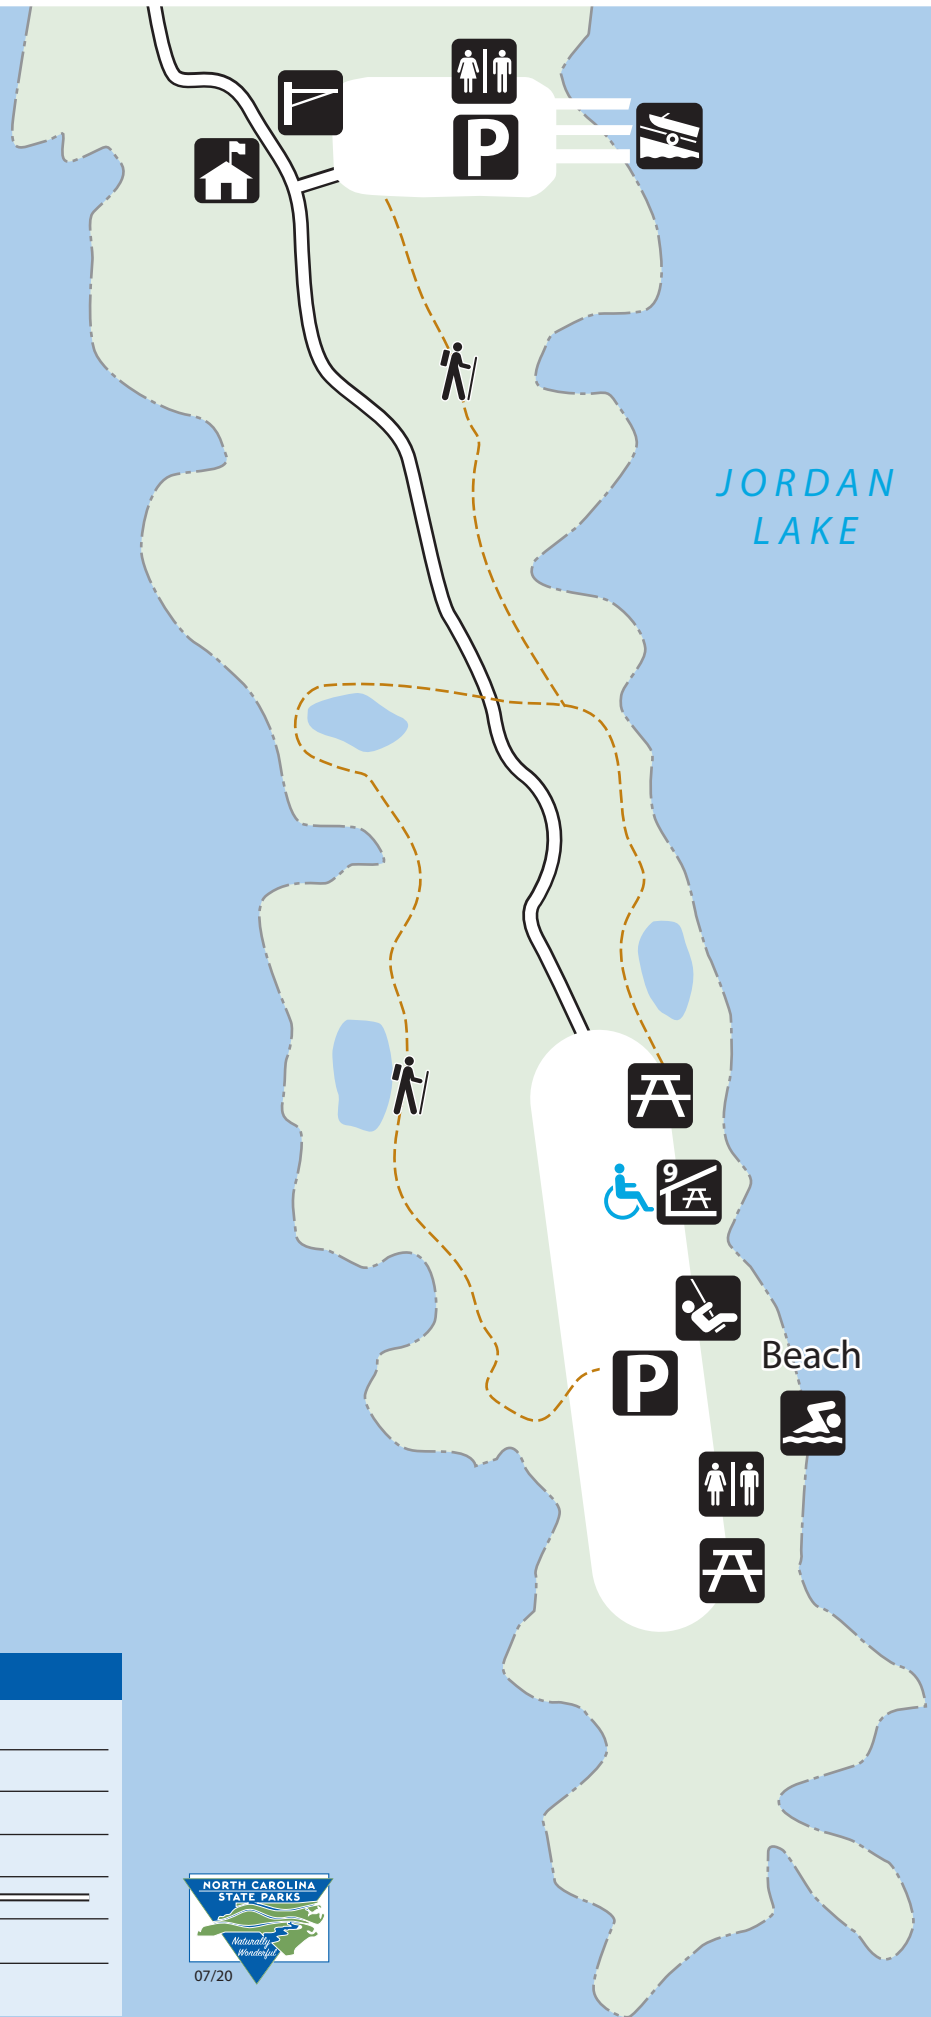

*Jordan Lake State
Recreation Area*
**SEAFORTH
DAY-USE AREA**

Legend

Accessible	Picnic Area
Boat Ramp	Picnic Shelter
Hiking Trail - - - - -	Playground
Park Gate	Restrooms
Park Office	Roads
Parking Area	Reservoir
Park Boundaries	Swimming Area

07/20