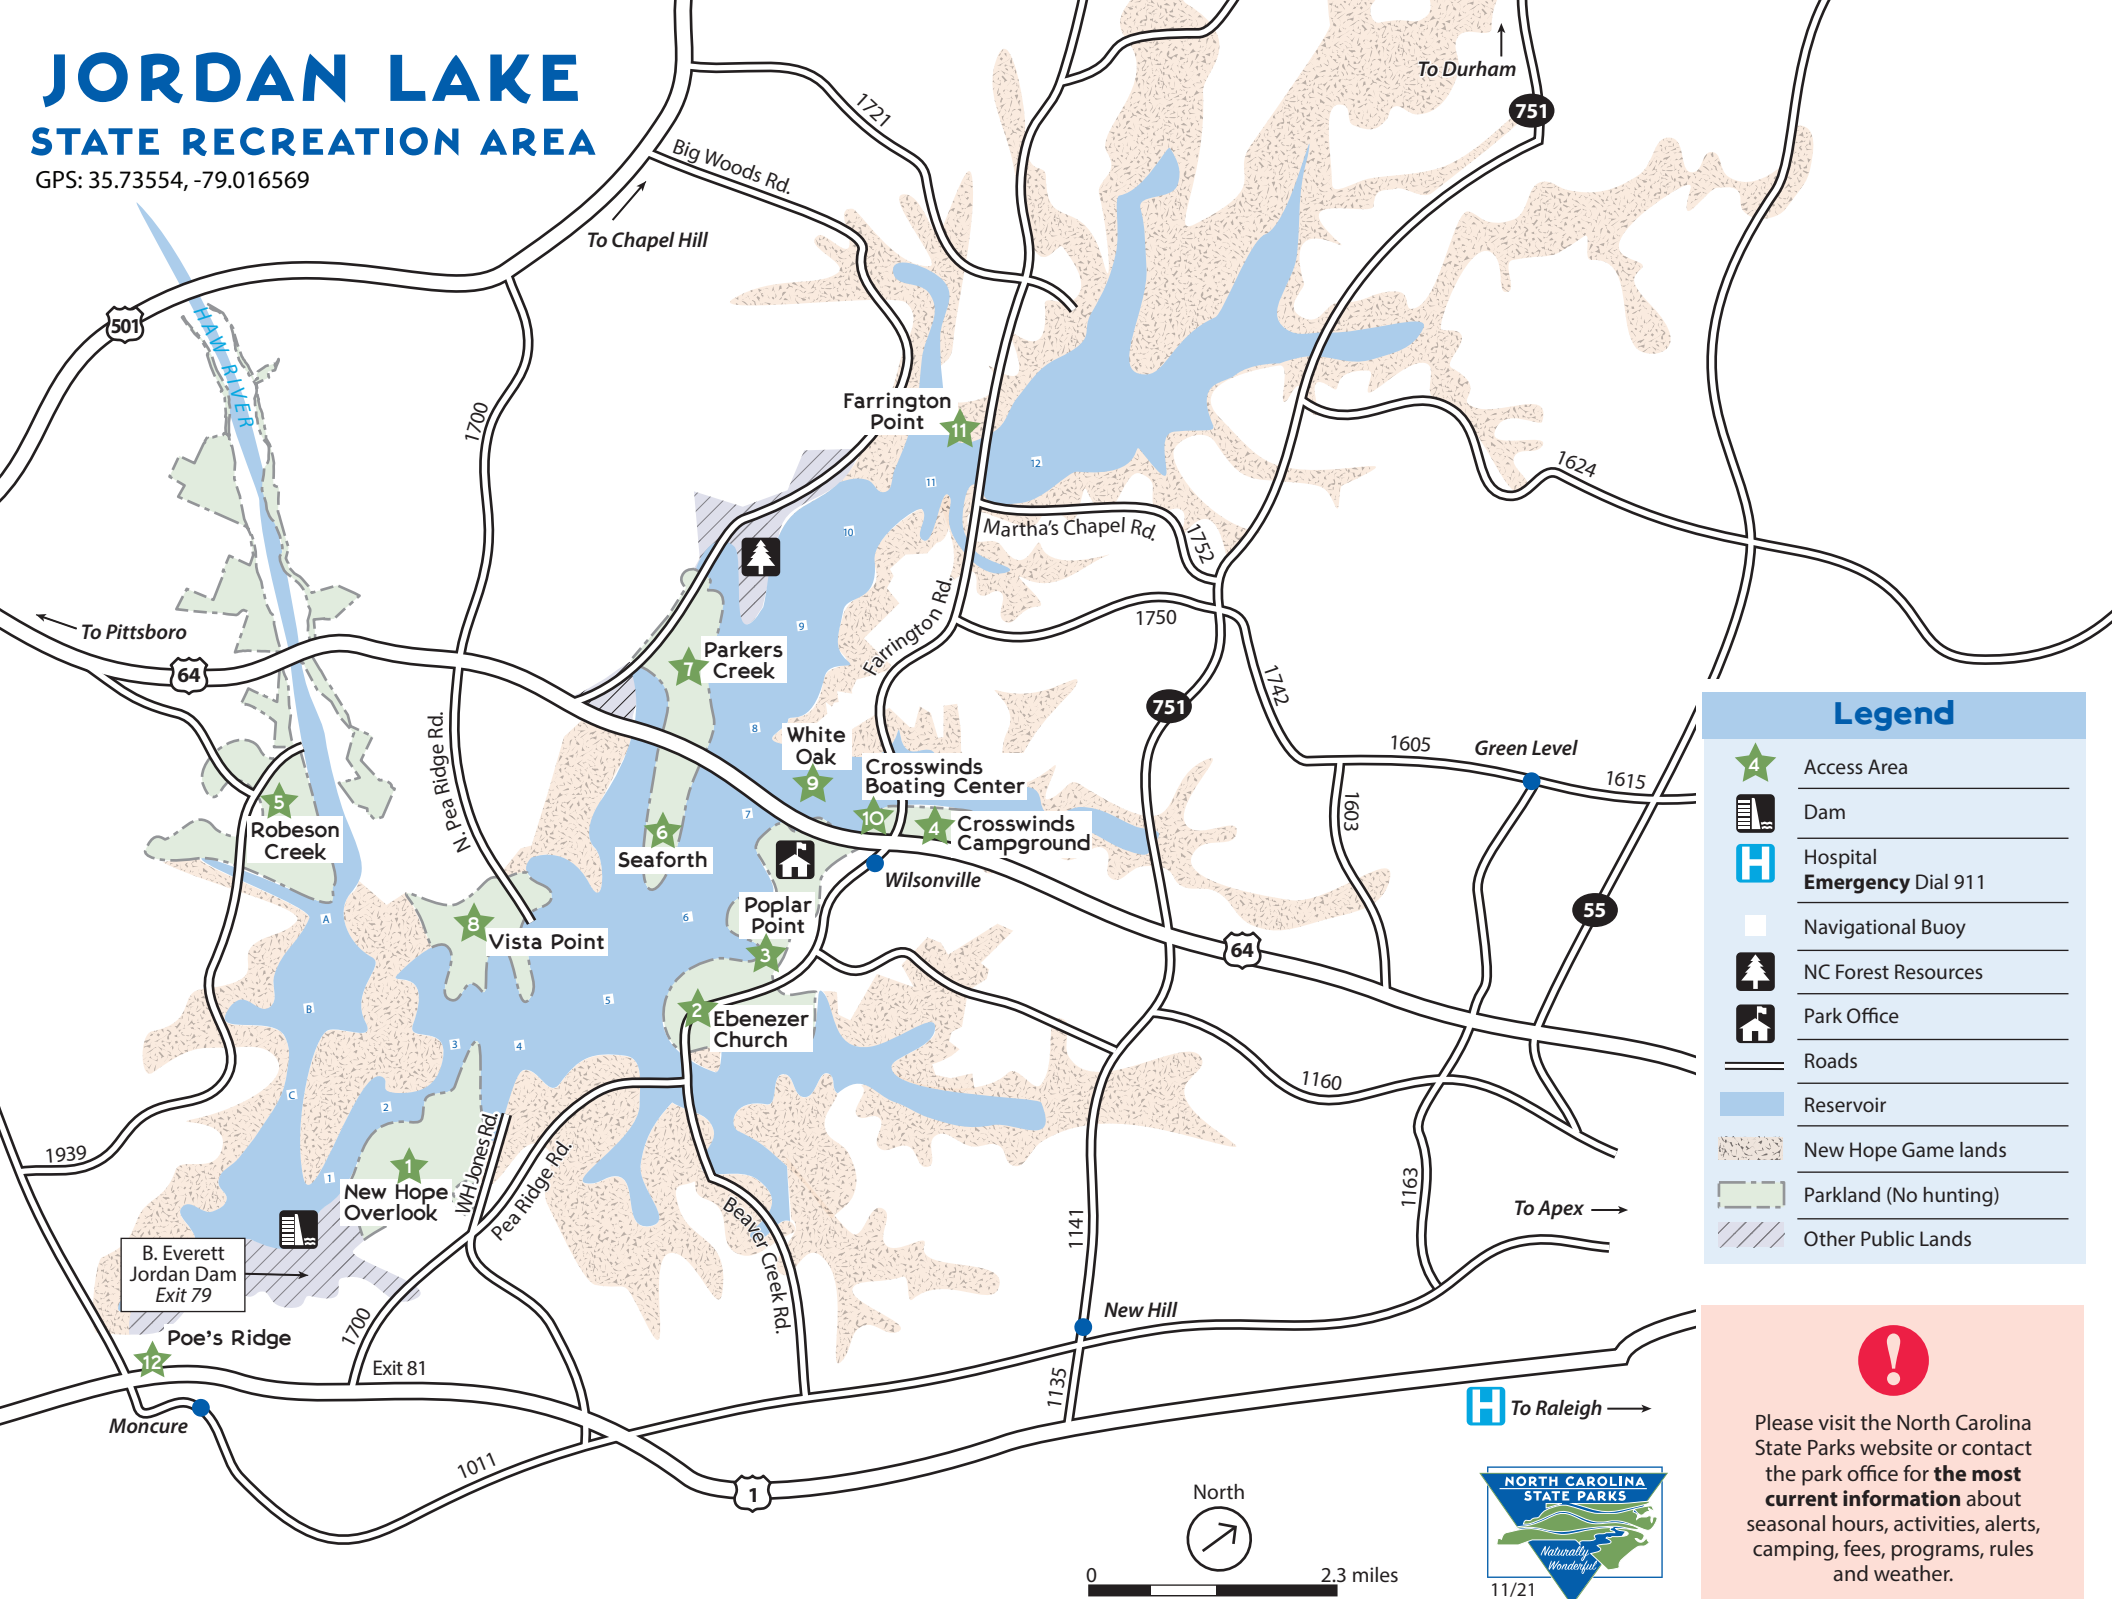

JORDAN LAKE STATE RECREATION AREA

GPS: 35.73554, -79.016569

Legend

- Access Area
- Dam
- Hospital
Emergency Dial 911
- Navigational Buoy
- NC Forest Resources
- Park Office
- Roads
- Reservoir
- New Hope Game lands
- Parkland (No hunting)
- Other Public Lands

To Raleigh →

11/21