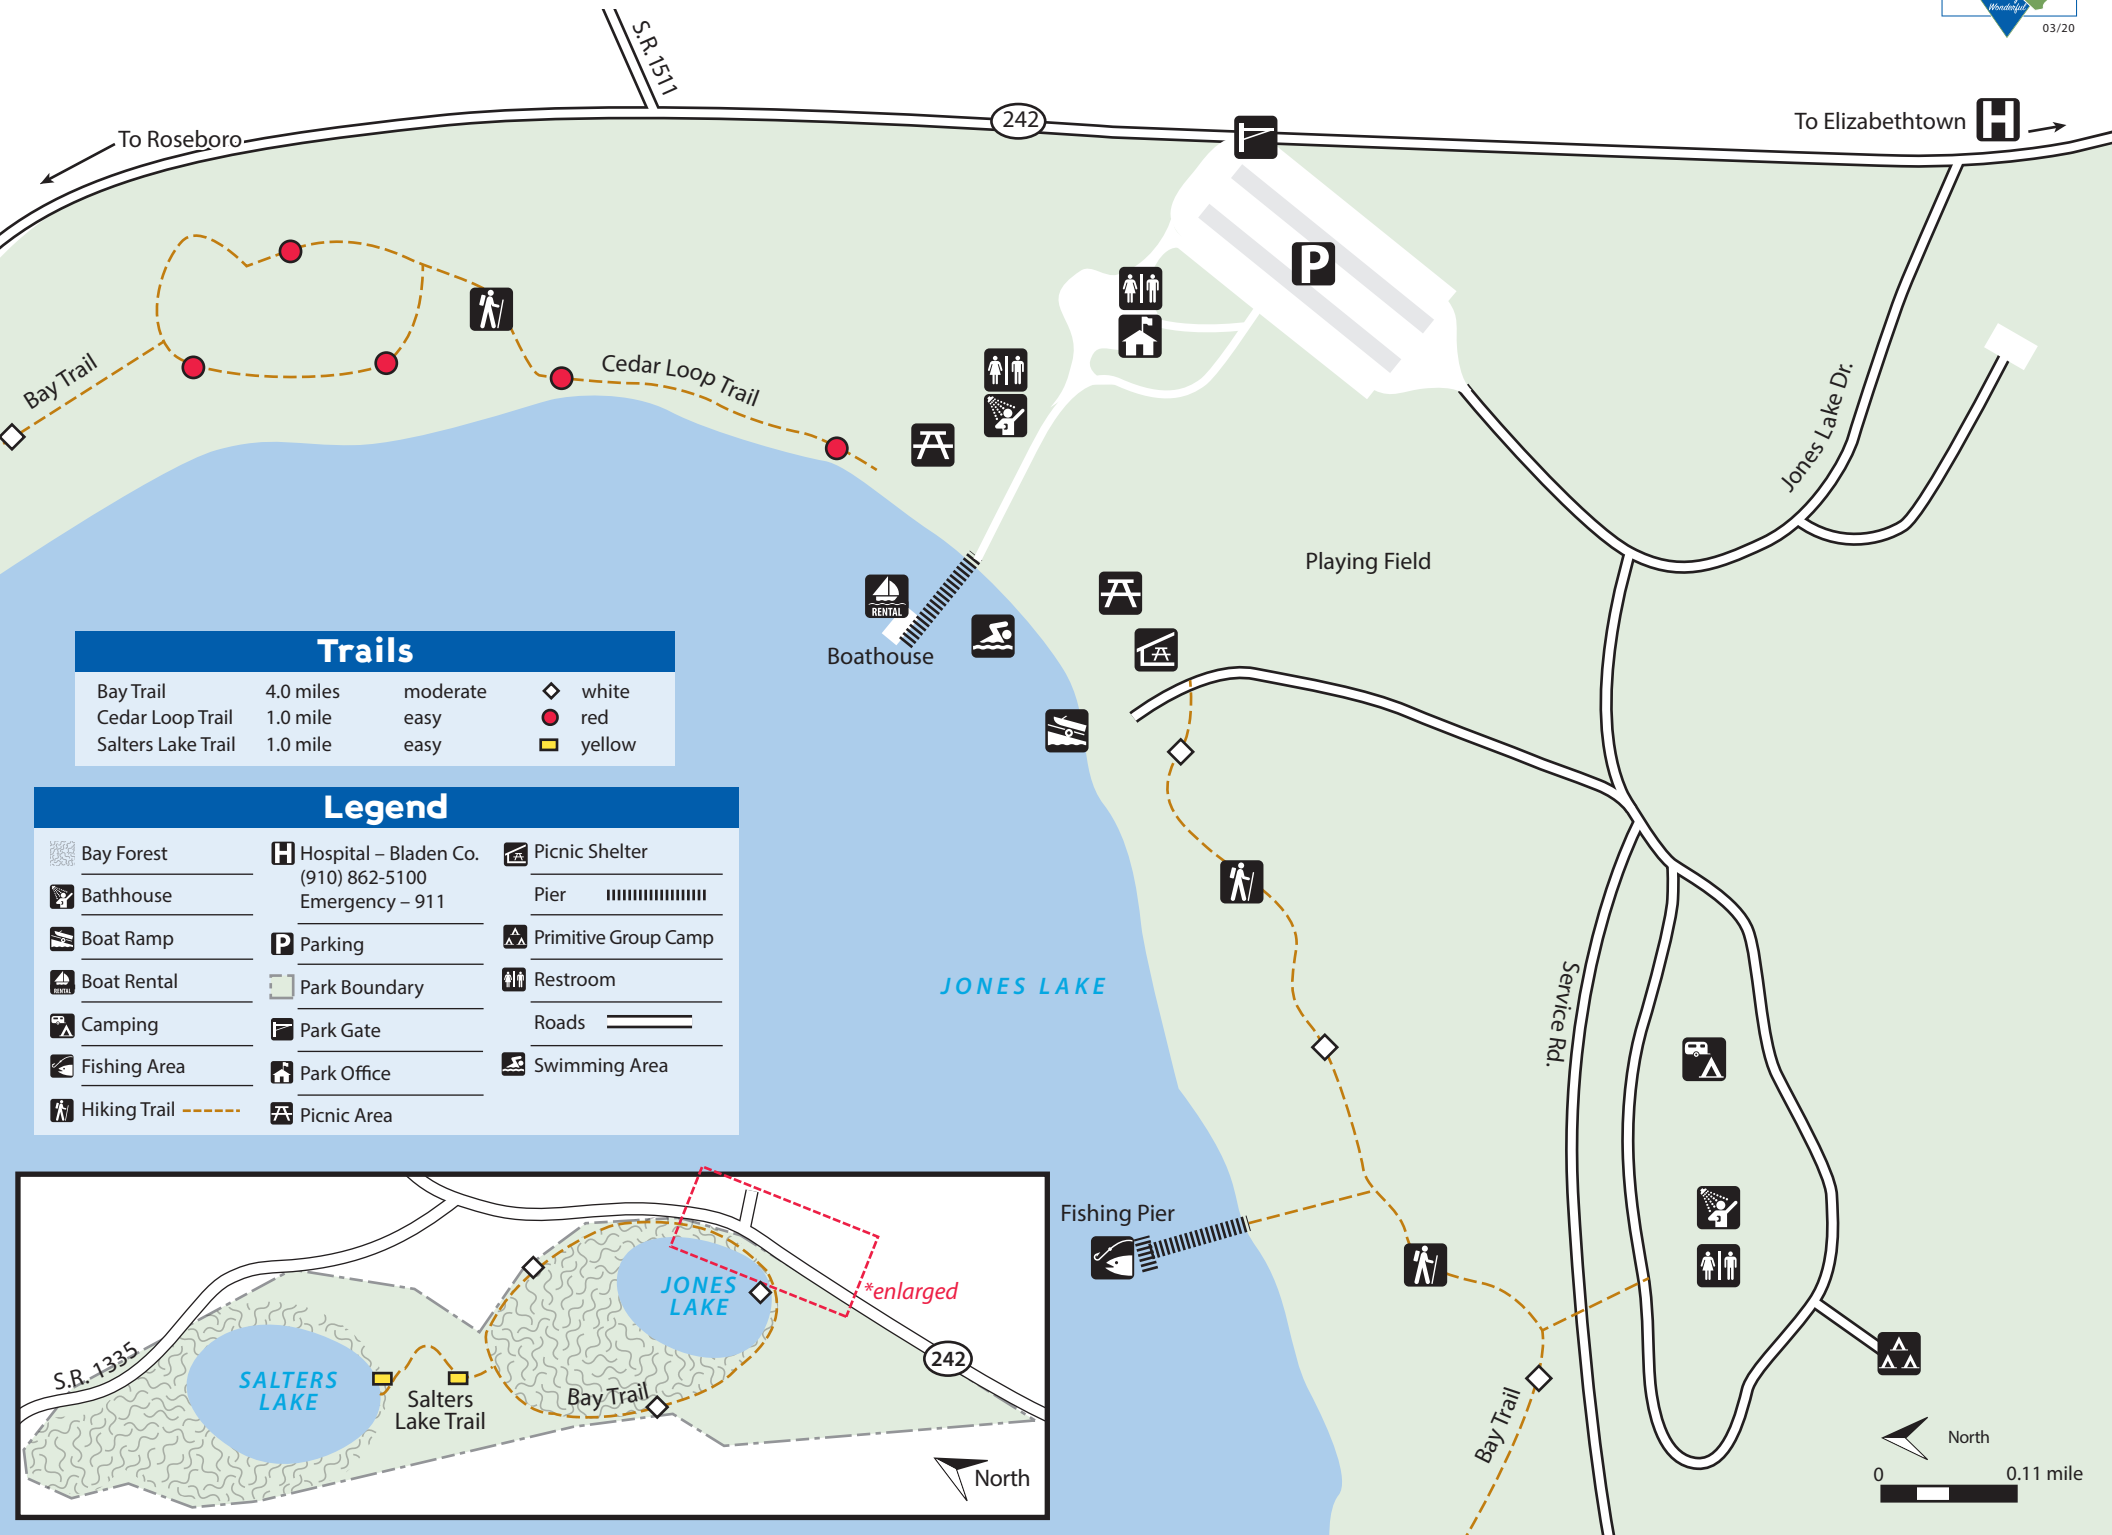

# JONES LAKE STATE PARK

Trails			
Bay Trail	4.0 miles	moderate	◇ white
Cedar Loop Trail	1.0 mile	easy	● red
Salters Lake Trail	1.0 mile	easy	■ yellow

Legend		
Bay Forest	Hospital – Bladen Co. (910) 862-5100 Emergency – 911	Picnic Shelter
Bathhouse	Parking	Pier
Boat Ramp	Park Boundary	Primitive Group Camp
Boat Rental	Park Gate	Restroom
Camping	Park Office	Roads
Fishing Area	Picnic Area	Swimming Area
Hiking Trail		