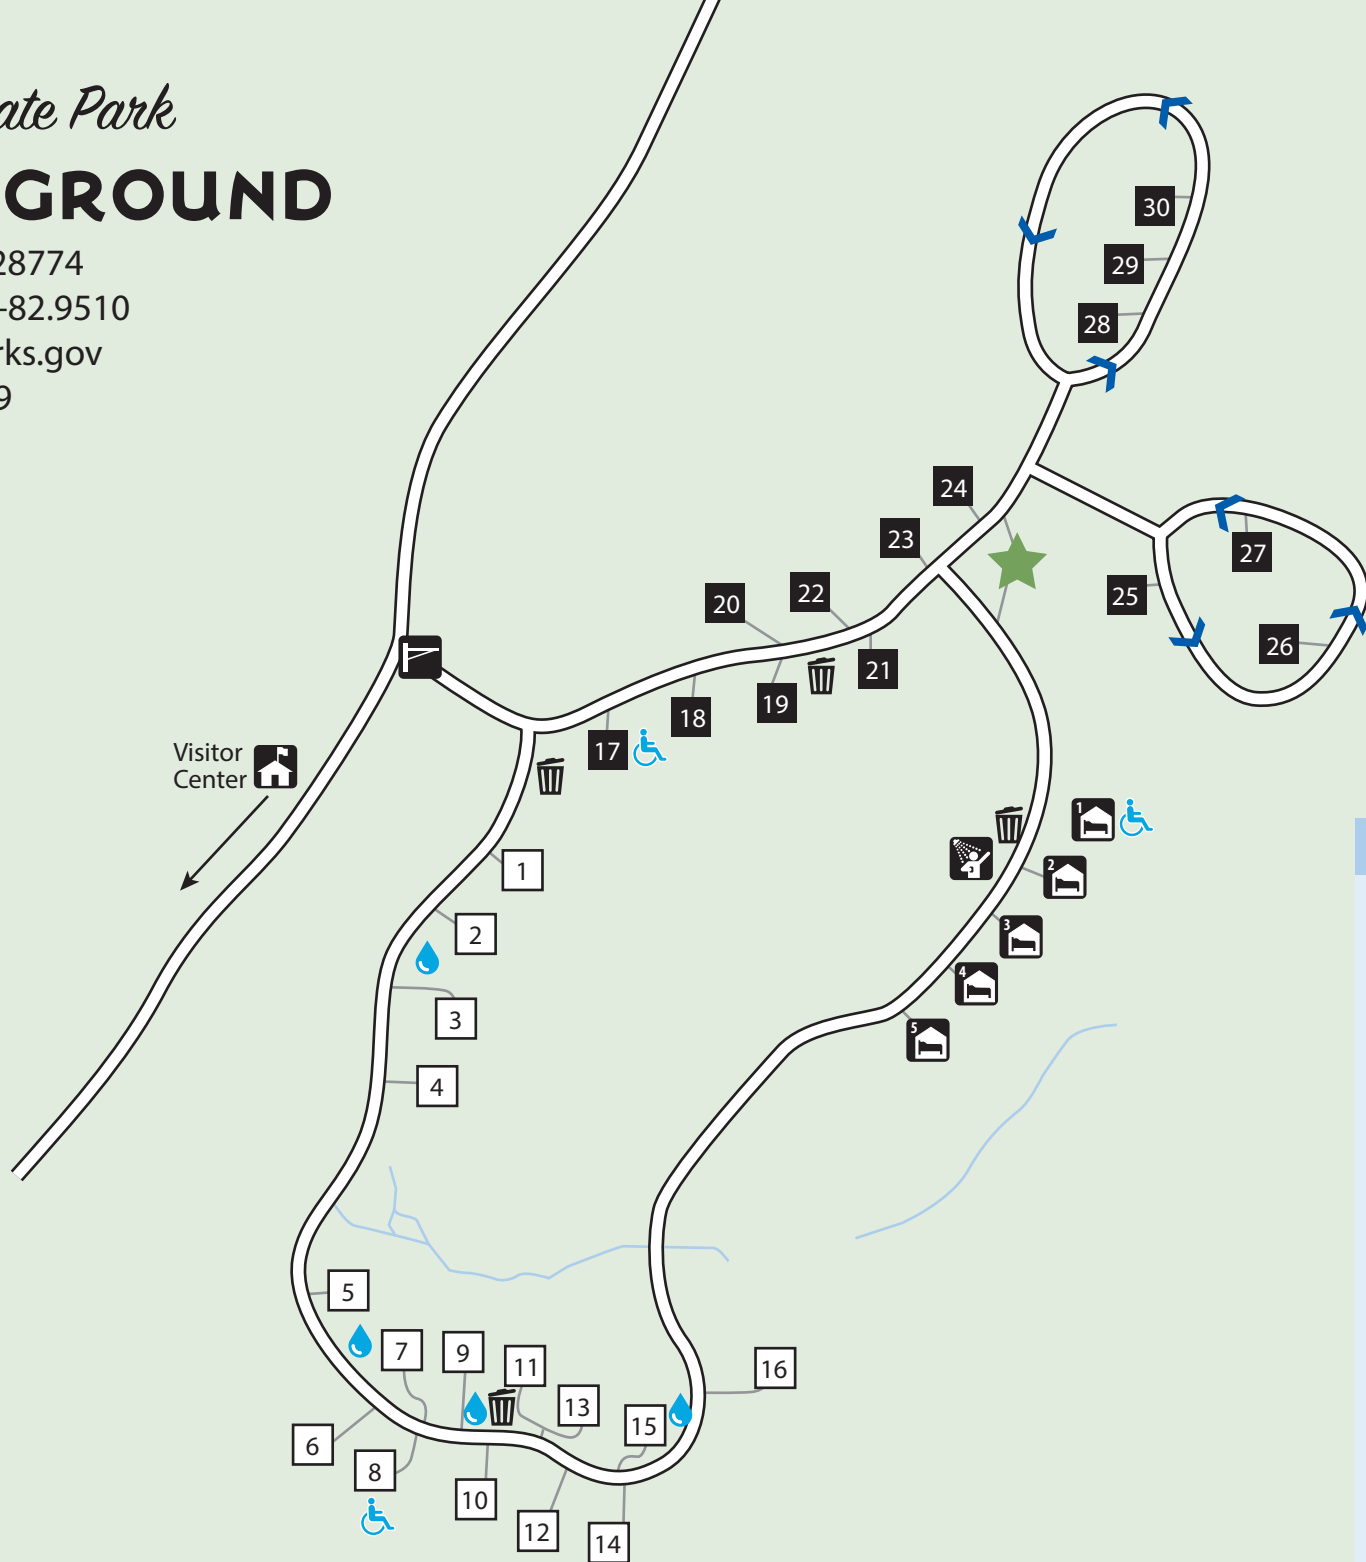

Gorges State Park

CAMPGROUND

Sapphire, NC 28774

GPS: 35.0960, -82.9510

gorges@ncparks.gov

(828) 966-9099

Legend

- Accessible
- Bathhouse
- Campground Host
- Camper Cabins
- RV Campsite
- Tent Campsite
- Park Gate
- Roads
- Traffic Flow Direction
- Trash Bin
- Visitor Center
- Water Spigot