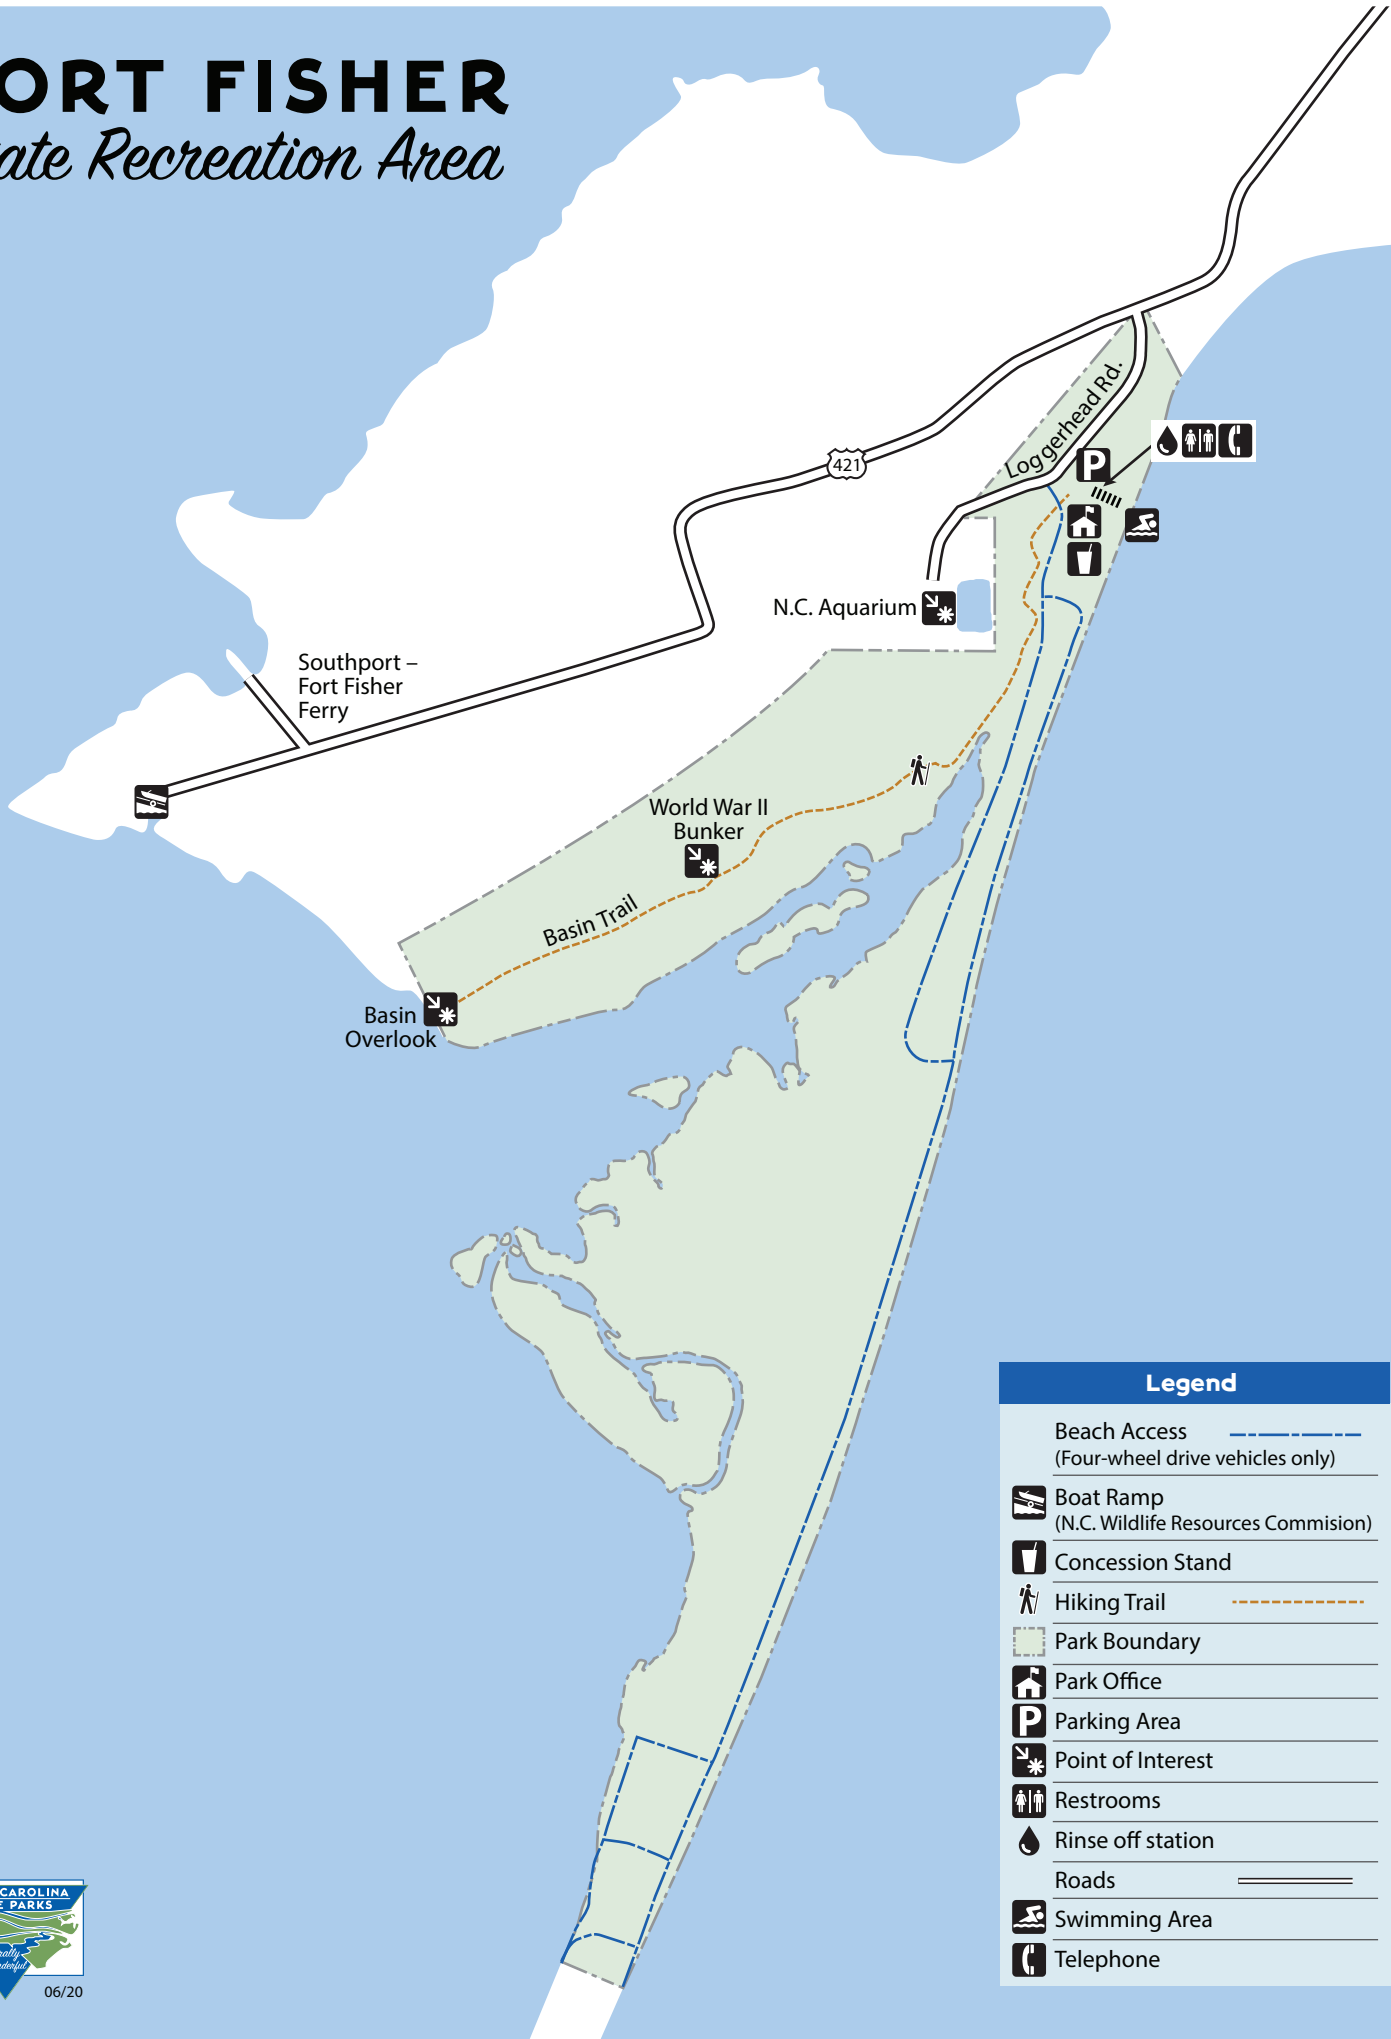

# FORT FISHER

## State Recreation Area

Legend	
Beach Access (Four-wheel drive vehicles only)	
Boat Ramp (N.C. Wildlife Resources Commission)	
Concession Stand	
Hiking Trail	
Park Boundary	
Park Office	
Parking Area	
Point of Interest	
Restrooms	
Rinse off station	
Roads	
Swimming Area	
Telephone	