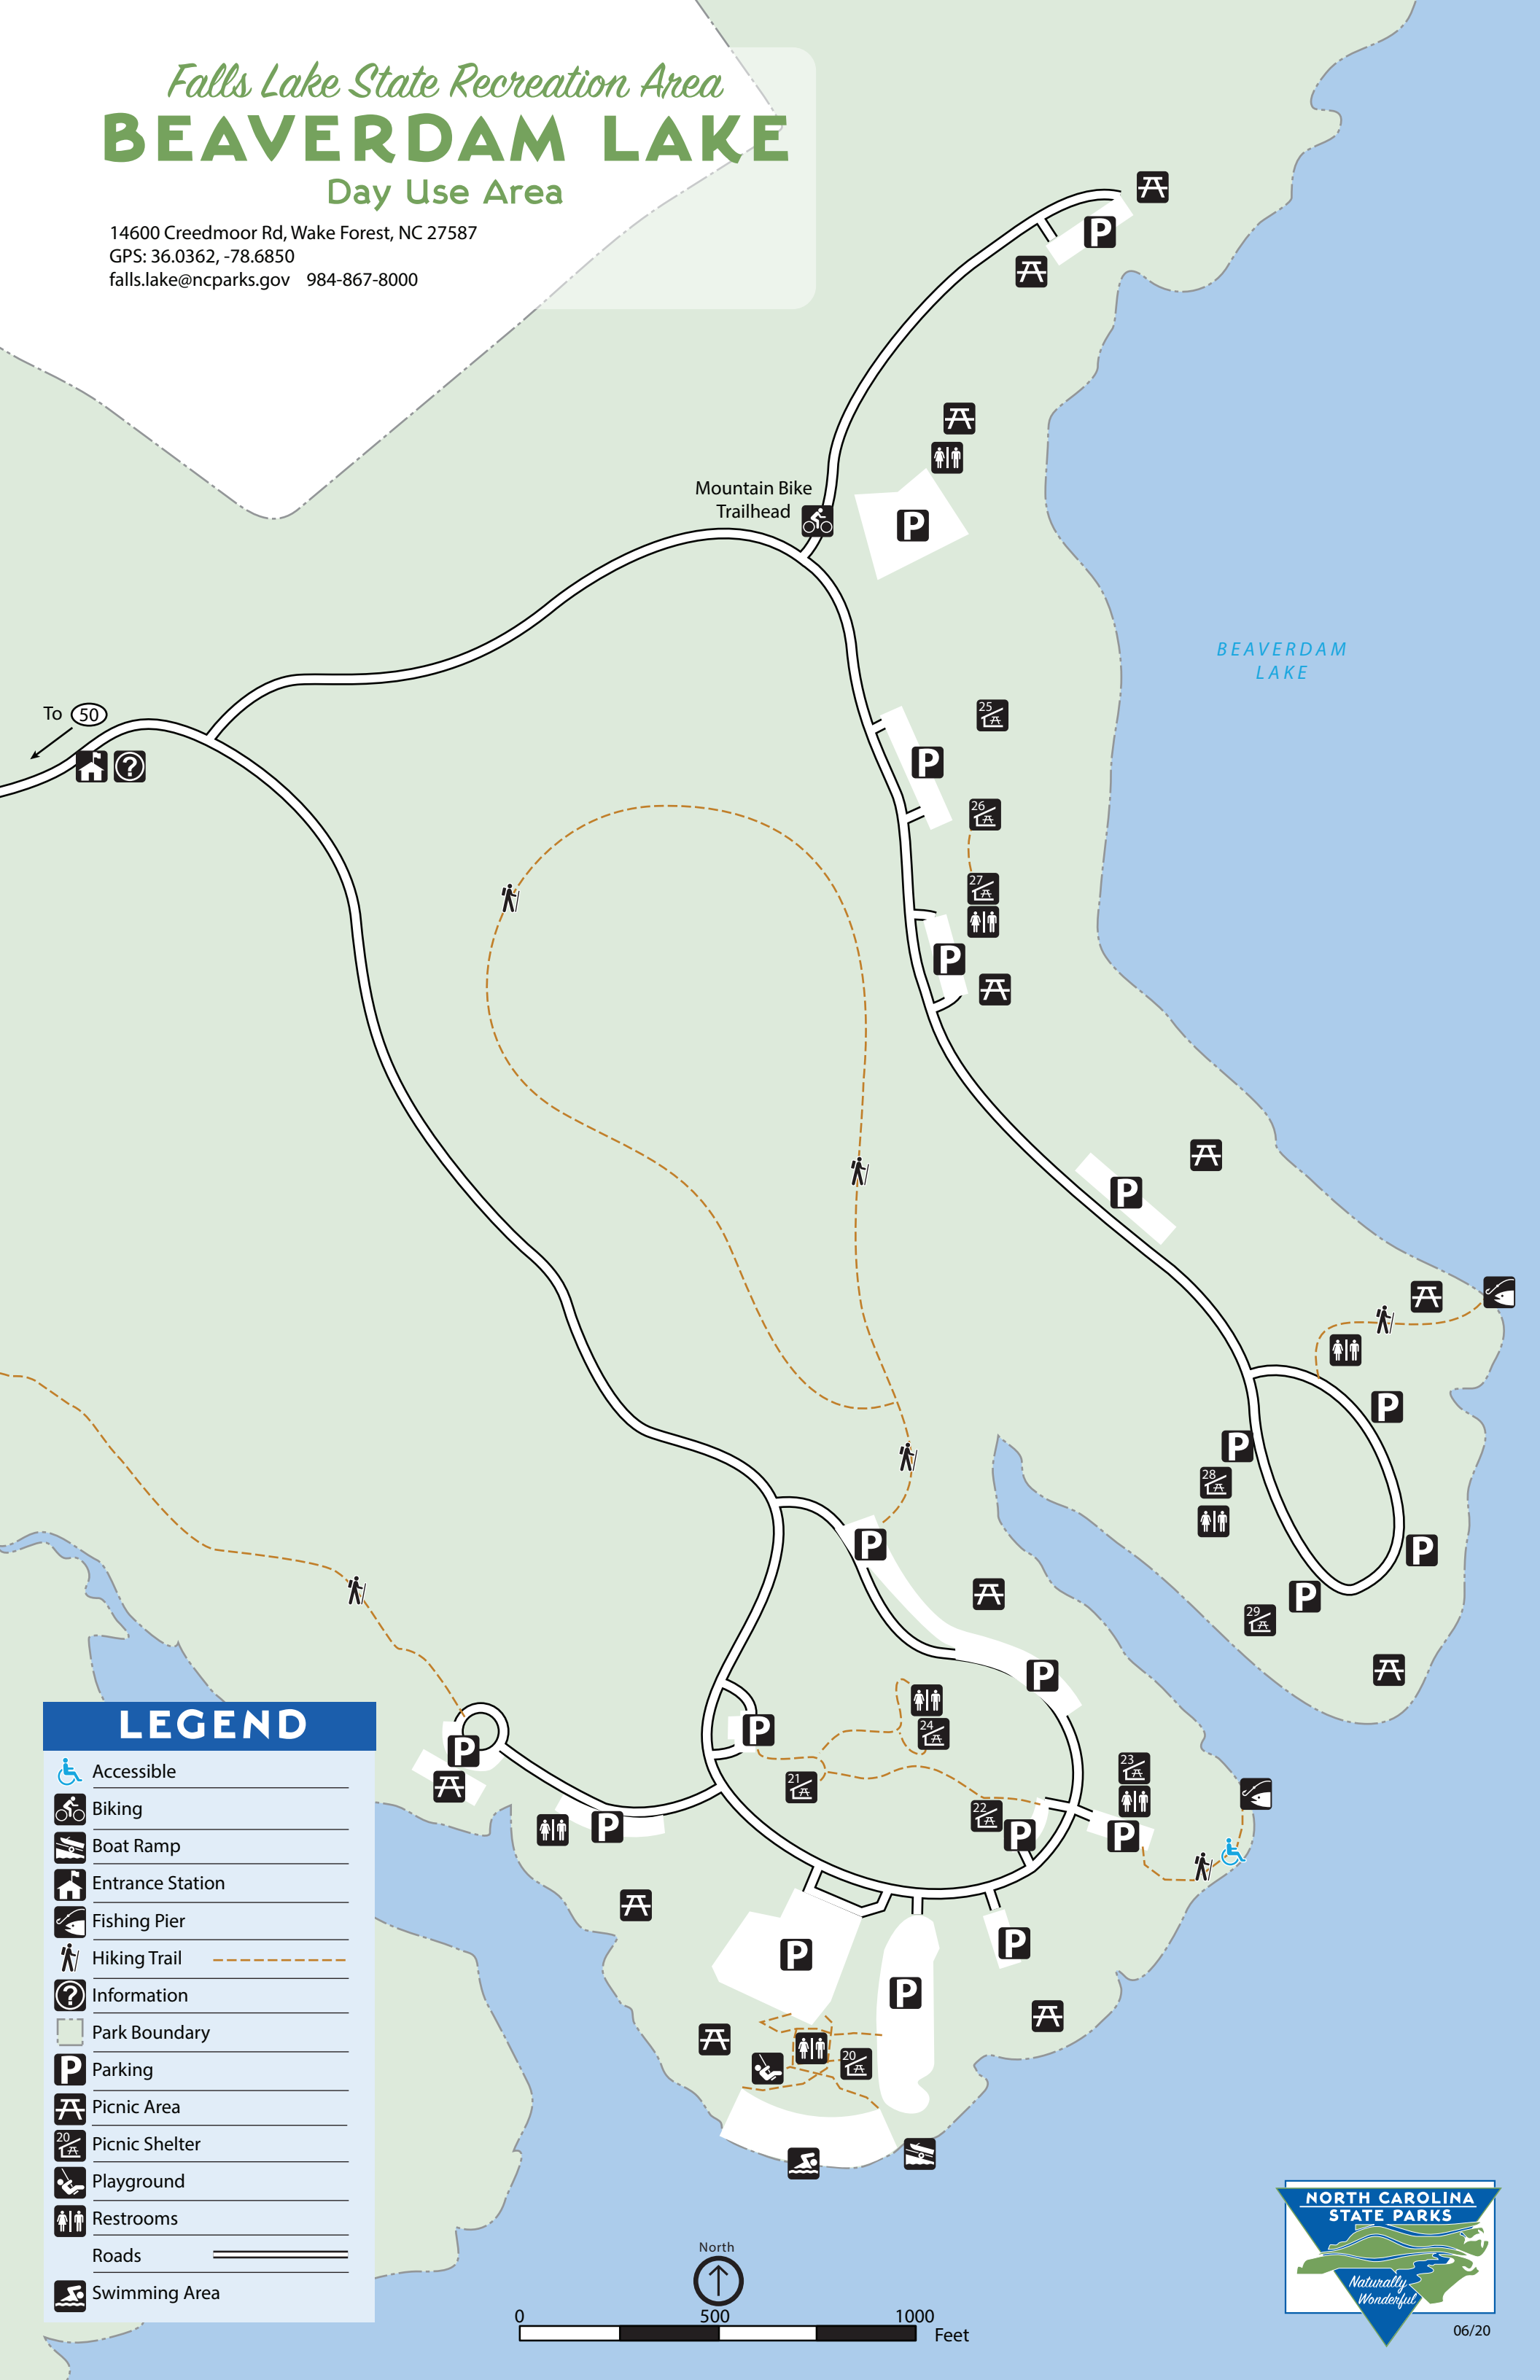

Falls Lake State Recreation Area
BEAVERDAM LAKE
 Day Use Area

14600 Creedmoor Rd, Wake Forest, NC 27587
 GPS: 36.0362, -78.6850
 falls.lake@ncparks.gov 984-867-8000

LEGEND

- Accessible
- Biking
- Boat Ramp
- Entrance Station
- Fishing Pier
- Hiking Trail
- Information
- Park Boundary
- Parking
- Picnic Area
- Picnic Shelter
- Playground
- Restrooms
- Roads
- Swimming Area