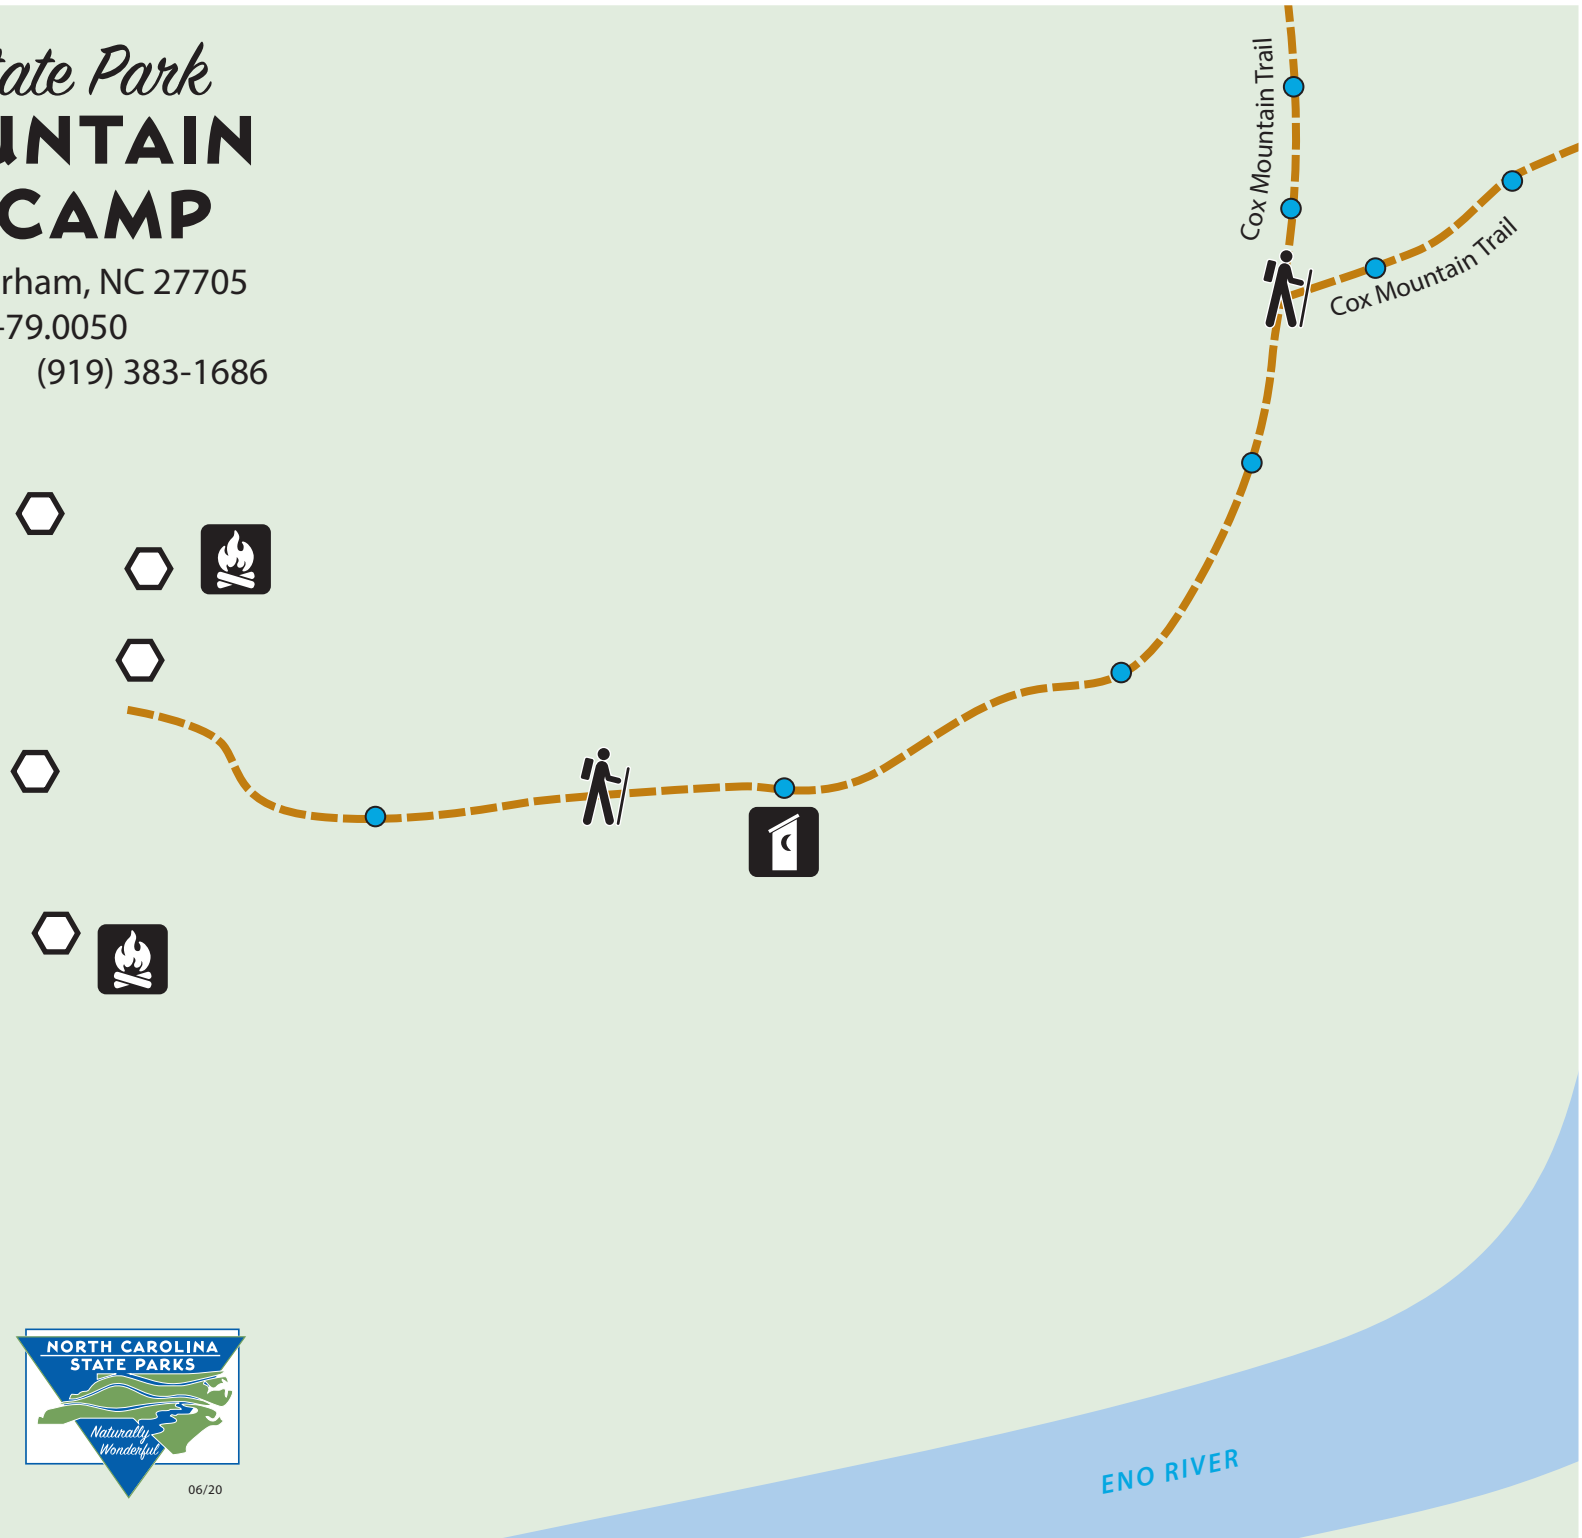

Eno River State Park COX MOUNTAIN GROUP CAMP

6101 Cole Mill Rd., Durham, NC 27705

GPS: 36.0783, -79.0050

eno.river@ncparks.gov (919) 383-1686

Legend

 Campsites

 Fire Pad

 Hiking Trail 

 Primitive Toilet