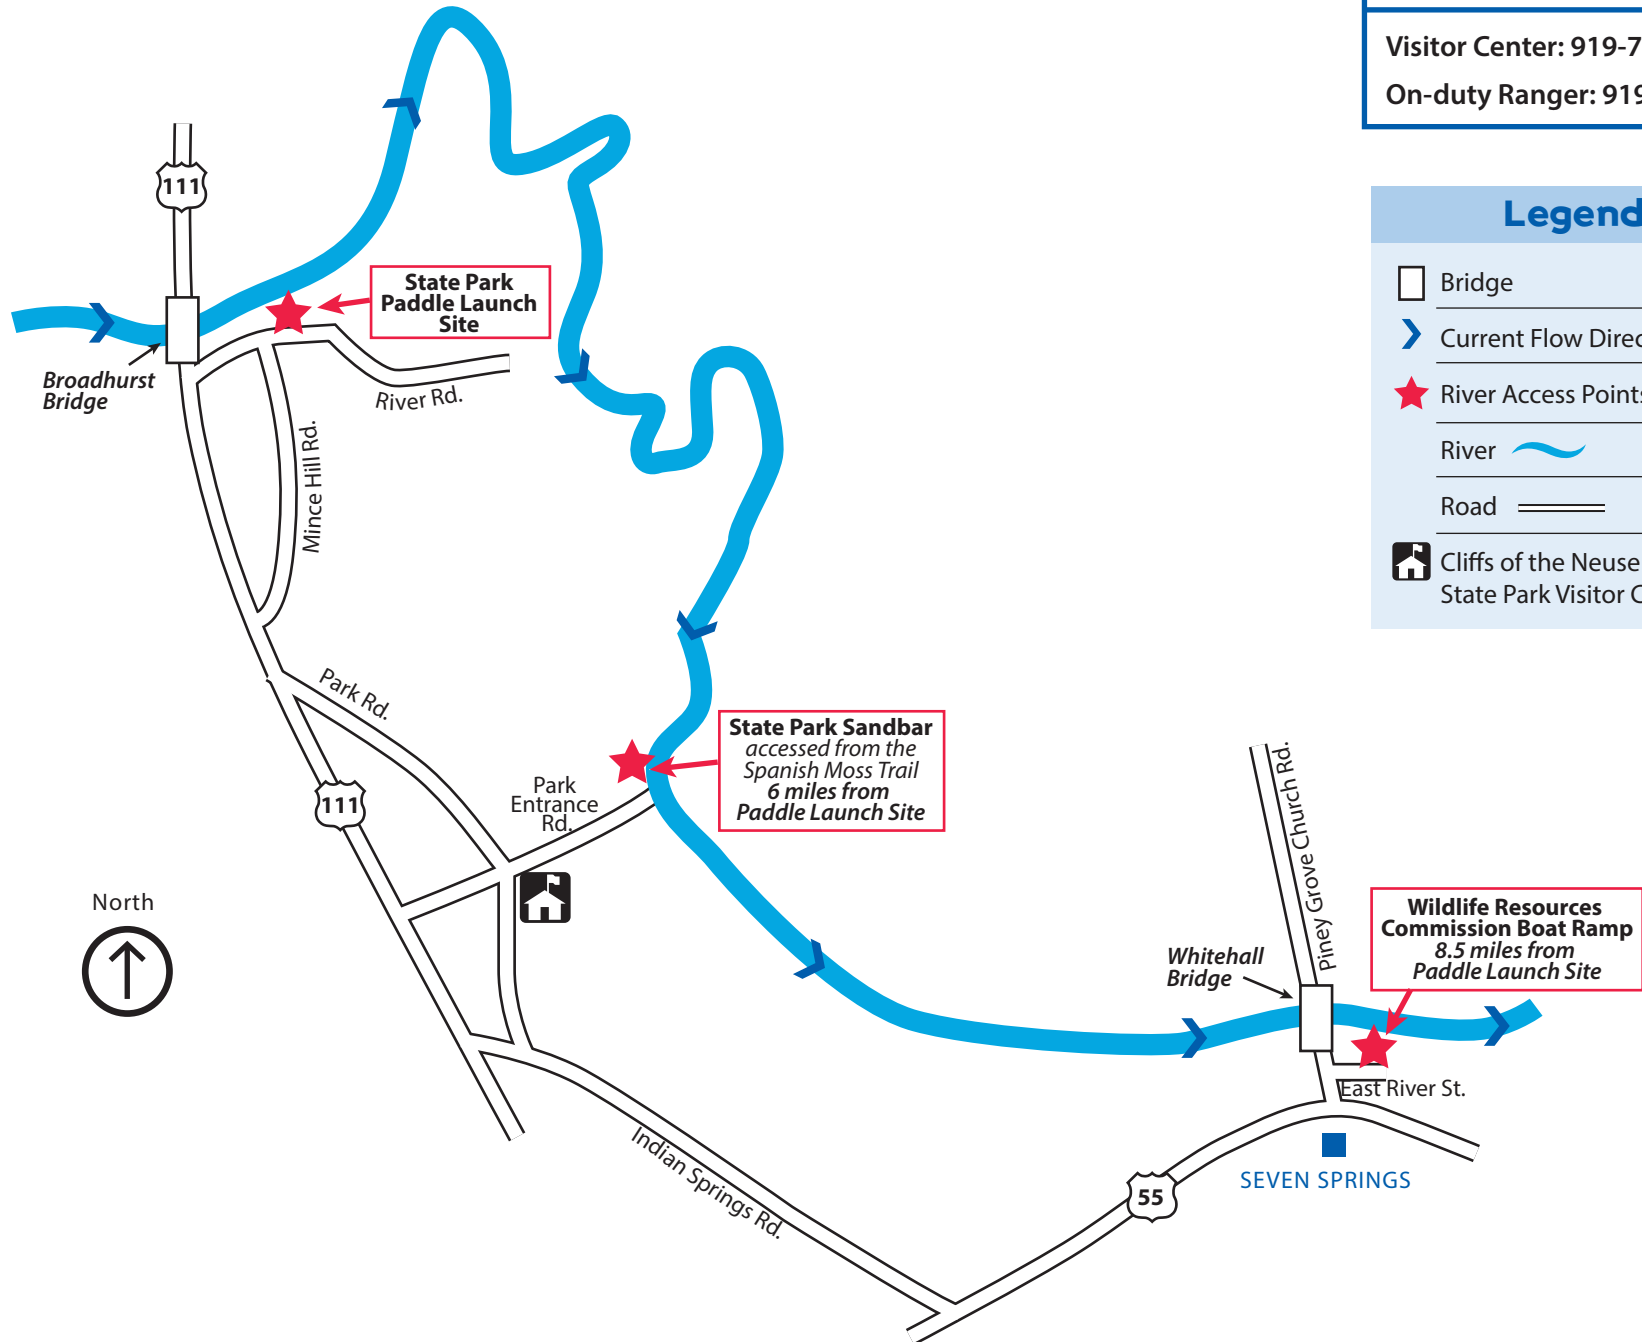

Cliffs of the Neuse State Park

NEUSE RIVER PADDLE TRAIL

The river may be accessed at each of the ★ indicators.

Please advise On-duty Ranger of your float plan prior to launch.

Visitor Center: 919-778-6234

On-duty Ranger: 919-778-0438

Legend

- Bridge
- Current Flow Direction
- ★ River Access Points
- ~ River
- ══ Road
- 🏠 Cliffs of the Neuse State Park Visitor Center

North