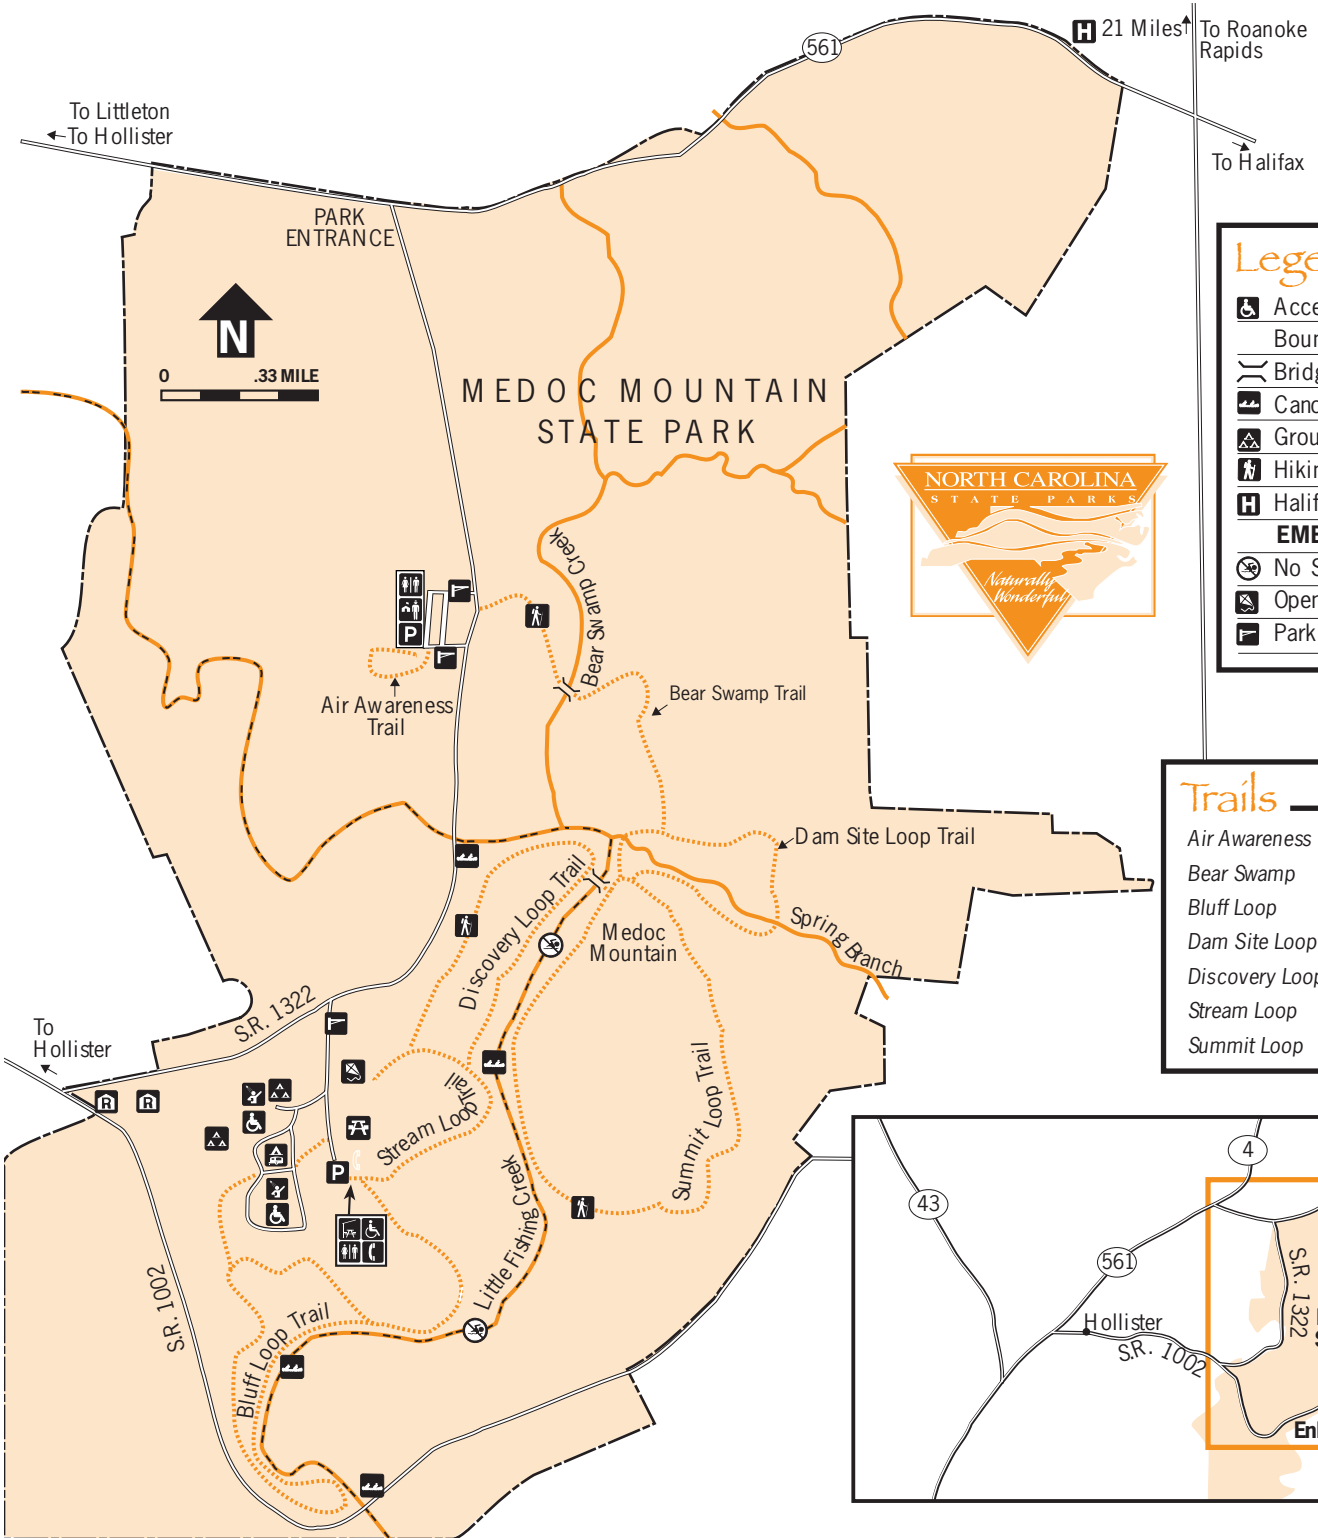

Medoc Mountain State Park

Legend

Accessible	Park Office
Boundary Line	Parking
Bridge	Picnicking
Canoeing	Picnic Shelter
Group Camping	Public Telephone
Hiking Trail	Ranger Residence
Halifax Memorial Hospital	Restrooms
EMERGENCY Dial 911	Roads
No Swimming	Tent and Trailer Camping
Open Space	Washhouse
Park Gate	

Trails

	Length	Difficulty	Blaze
Air Awareness	.5 miles	Easy	
Bear Swamp	.75 miles	Easy	blue diamonds
Bluff Loop	3 miles	Easy to moderate	red diamonds
Dam Site Loop	1 mile	Easy to moderate	white circles
Discovery Loop	1.25 miles	Easy	orange circles
Stream Loop	.75 miles	Easy	blue circles
Summit Loop	3 miles	Moderate	red circles