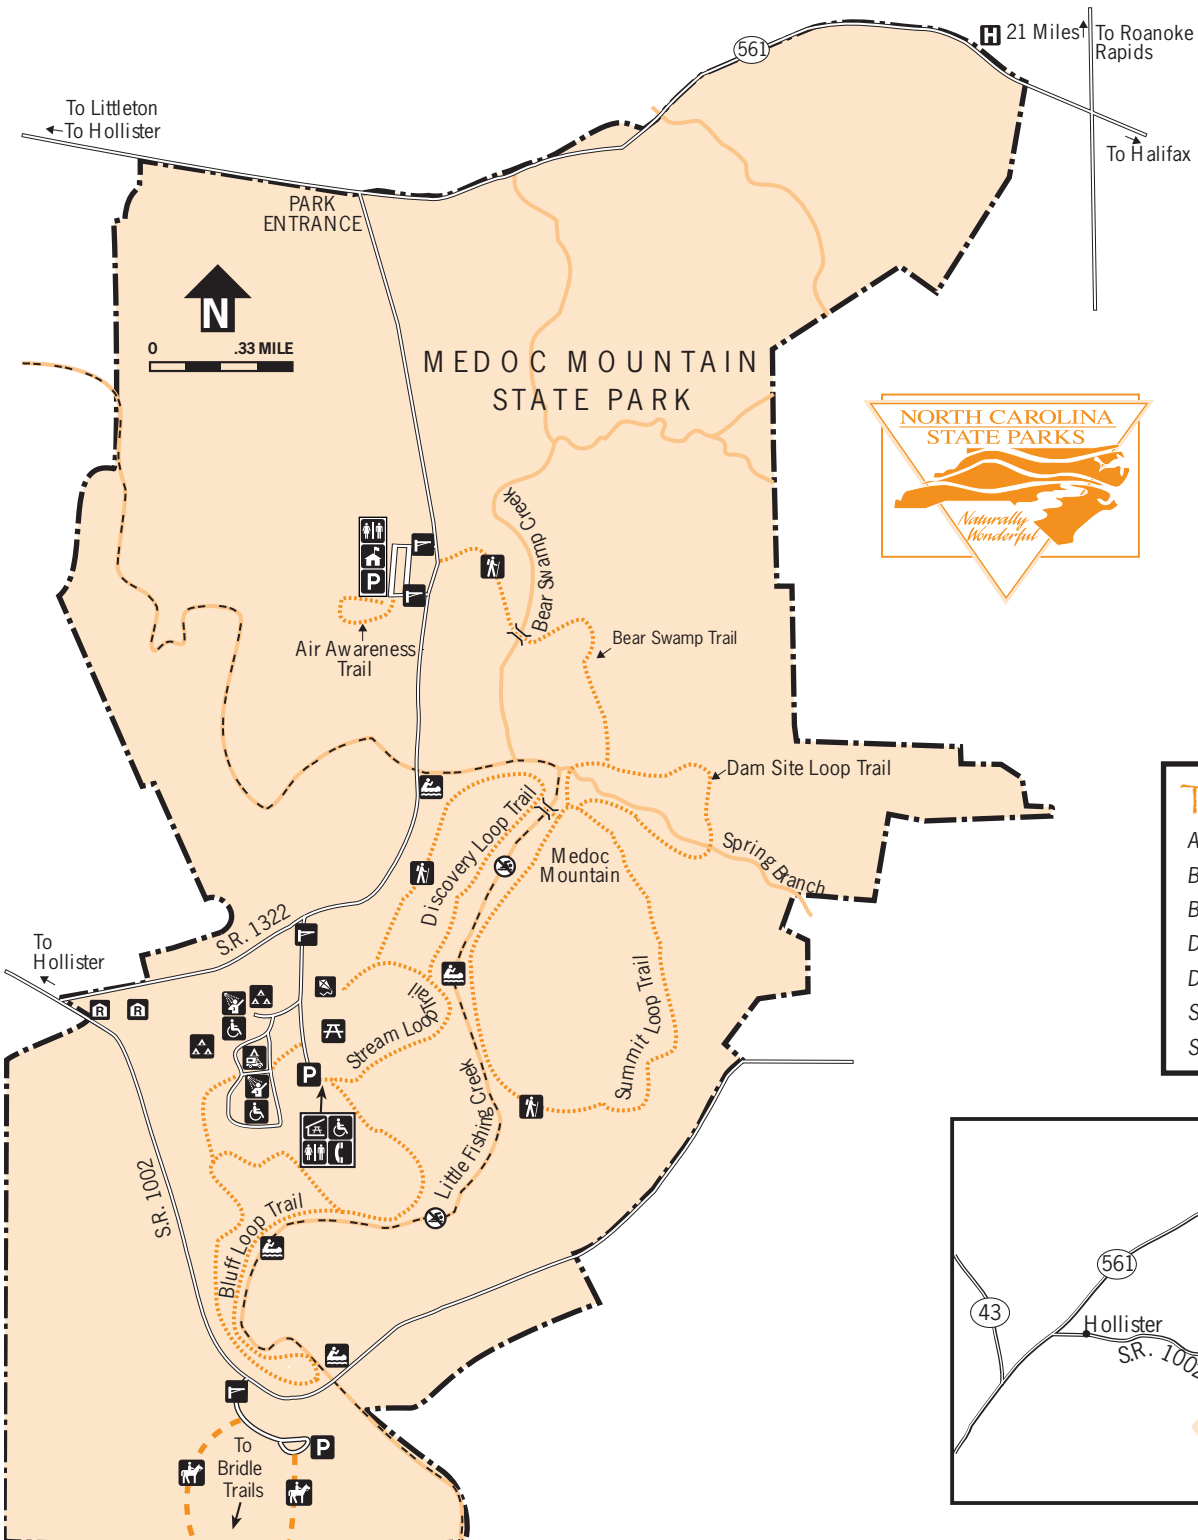

# Medoc Mountain State Park

### Legend

Accessible	Boundary Line	Park Gate
Bridle Trail	Canoeing	Park Office
Bridge	Group Camping	Parking
Canoeing	Hiking Trail	Picnicking
Group Camping	Halifax Memorial Hospital	Picnic Shelter
Hiking Trail	<b>EMERGENCY Dial 911</b>	Public Telephone
Halifax Memorial Hospital	No Swimming	Ranger Residence
<b>EMERGENCY Dial 911</b>	Open Space	Restrooms
No Swimming		Roads
Open Space		Tent and Trailer Camping
		Washhouse

### Trails

	Length	Difficulty	Blaze
Air Awareness	.5 miles	Easy	
Bear Swamp	.75 miles	Easy	blue diamonds
Bluff Loop	3 miles	Easy to moderate	red diamonds
Dam Site Loop	1 mile	Easy to moderate	white circles
Discovery Loop	1.25 miles	Easy	orange circles
Stream Loop	.75 miles	Easy	blue circles
Summit Loop	3 miles	Moderate	red circles