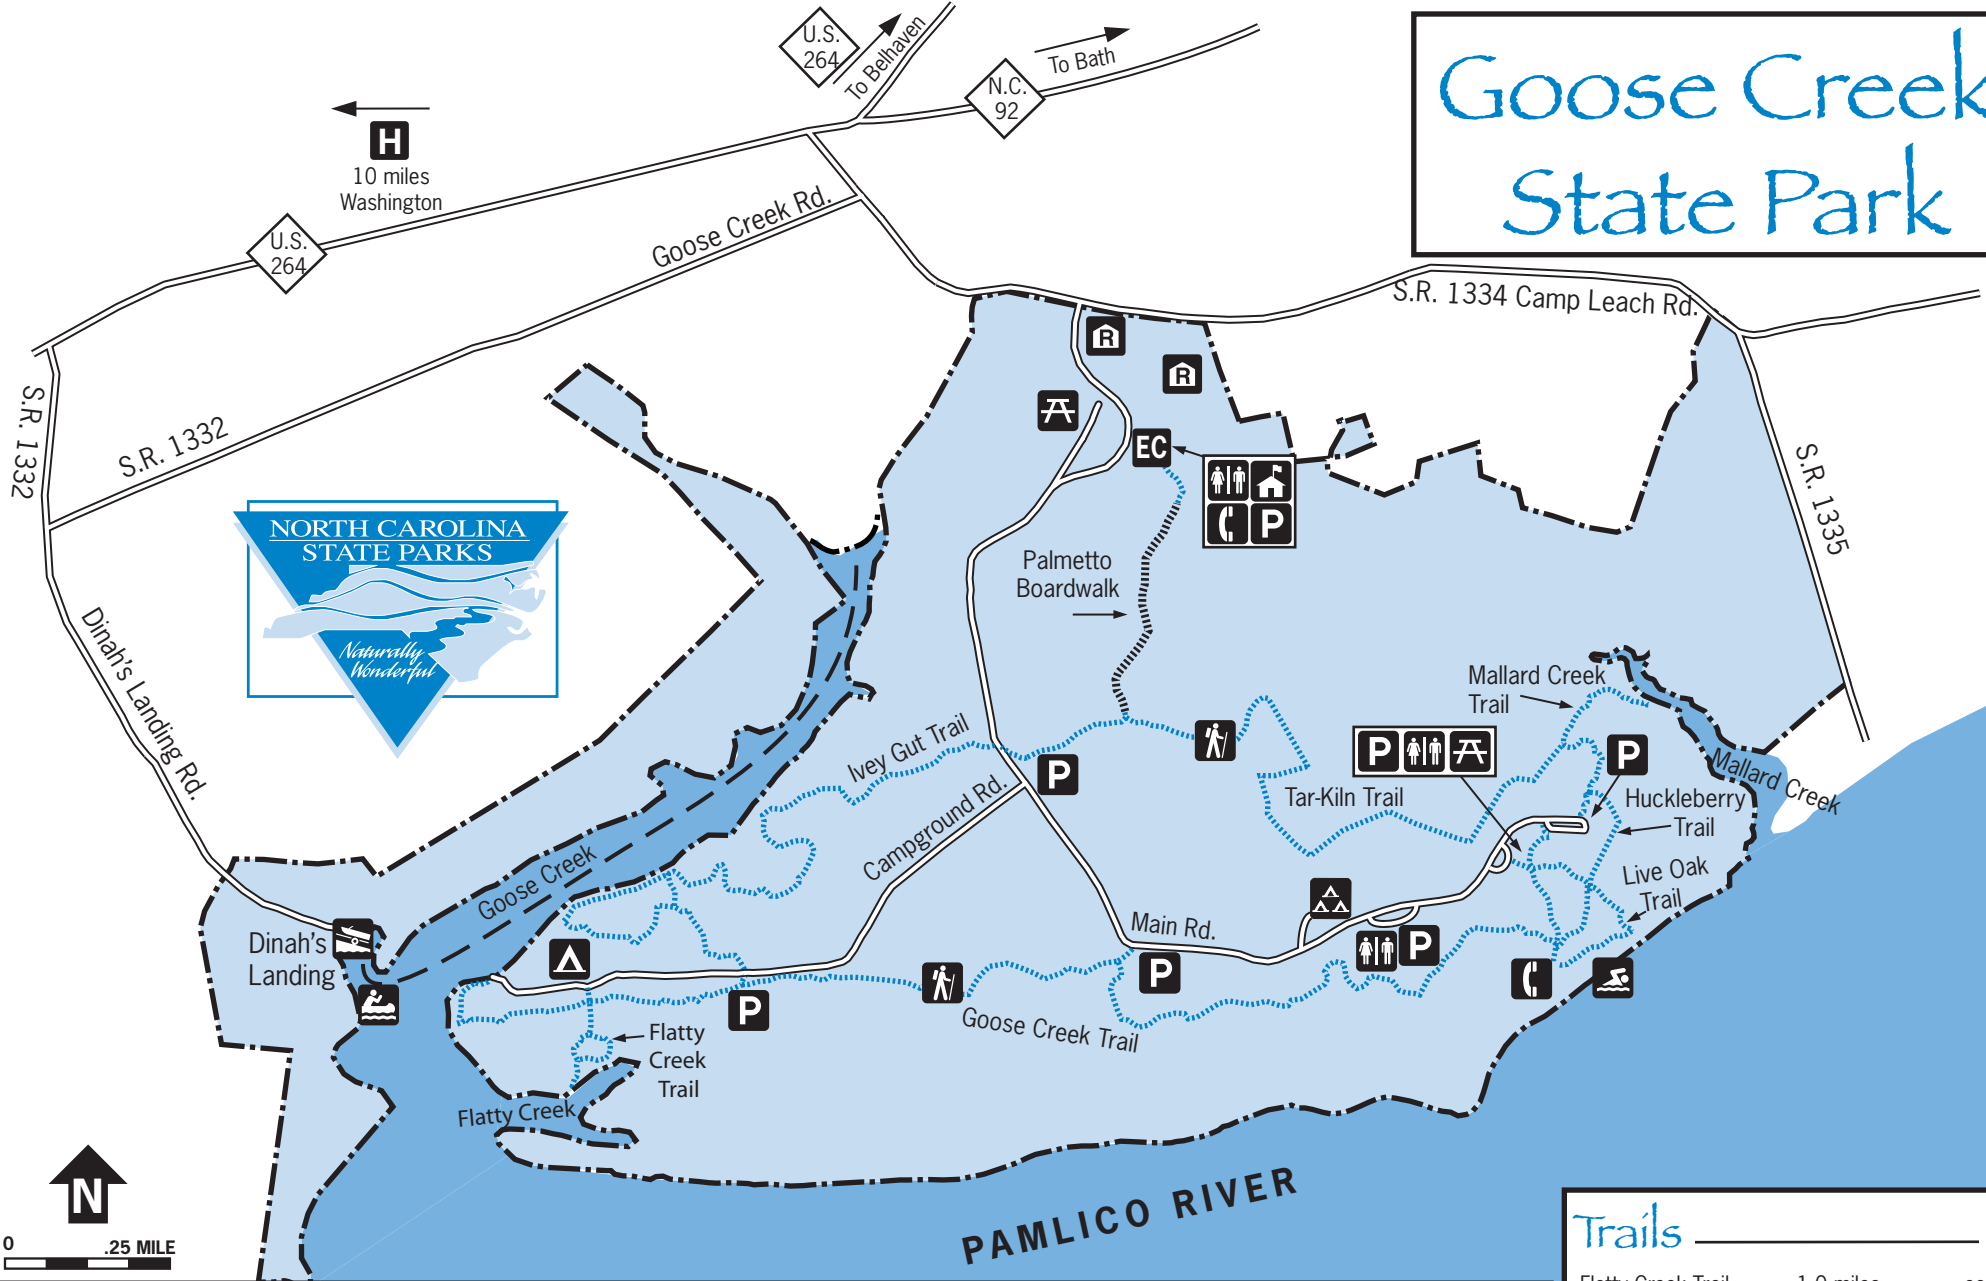

Goose Creek State Park

Legend

- Boat Ramp
- Canoe Trail
- Environmental Education Center
- Group Camping
- Hiking Trail

- Hospital - Beaufort Co. (252) 975-4319
- EMERGENCY - DIAL 911**
- Park Boundary
- Park Office
- Parking
- Picnic Area

- Primitive Camping
- Public Telephone
- Ranger Residence
- Restrooms
- Roads
- Swim Beach

Trails		
Flatty Creek Trail	1.0 miles	easy
Huckleberry Trail	.5 miles	easy
Goose Creek Trail	1.9 miles	easy
Ivey Gut Trail	2.0 miles	easy
Live Oak Trail	0.4 miles	easy
Palmetto Boardwalk	0.7 miles	easy
Mallard Creek Trail	1.2 miles	easy
Tar-Kiln Trail	1.3 miles	easy